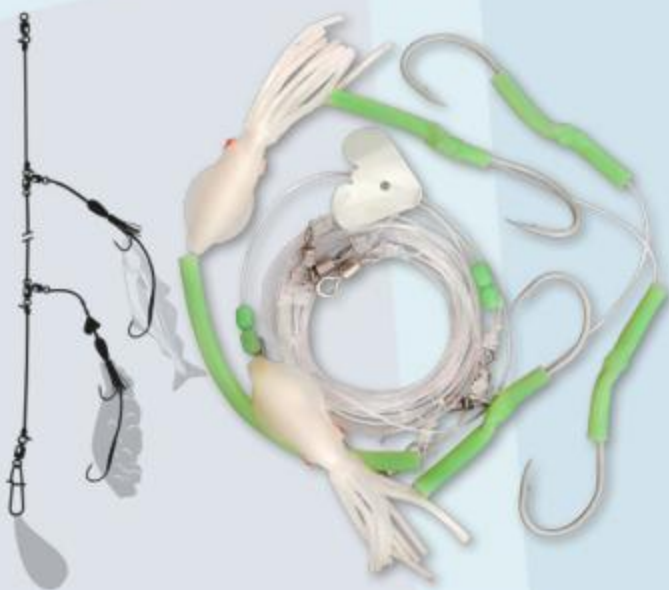

Z-Sea Schellfisch Rig

2 size 7/0 hooks for fish strips or shrimp, luminous spoon that comes on automatically upon contact with the water, main line 0.8 mm, leader 0.8 mm 40 kg. For boat fishing for haddock, cod or coalfish. Supplied on a round winder.

Code	Hossz	Mennyiség	Horog méret	Mainline Ø	Szakító szilárdság	Ár HUF
4771 002	190 cm	1 darab	7/0	0,80 mm	40 kg	3800,00