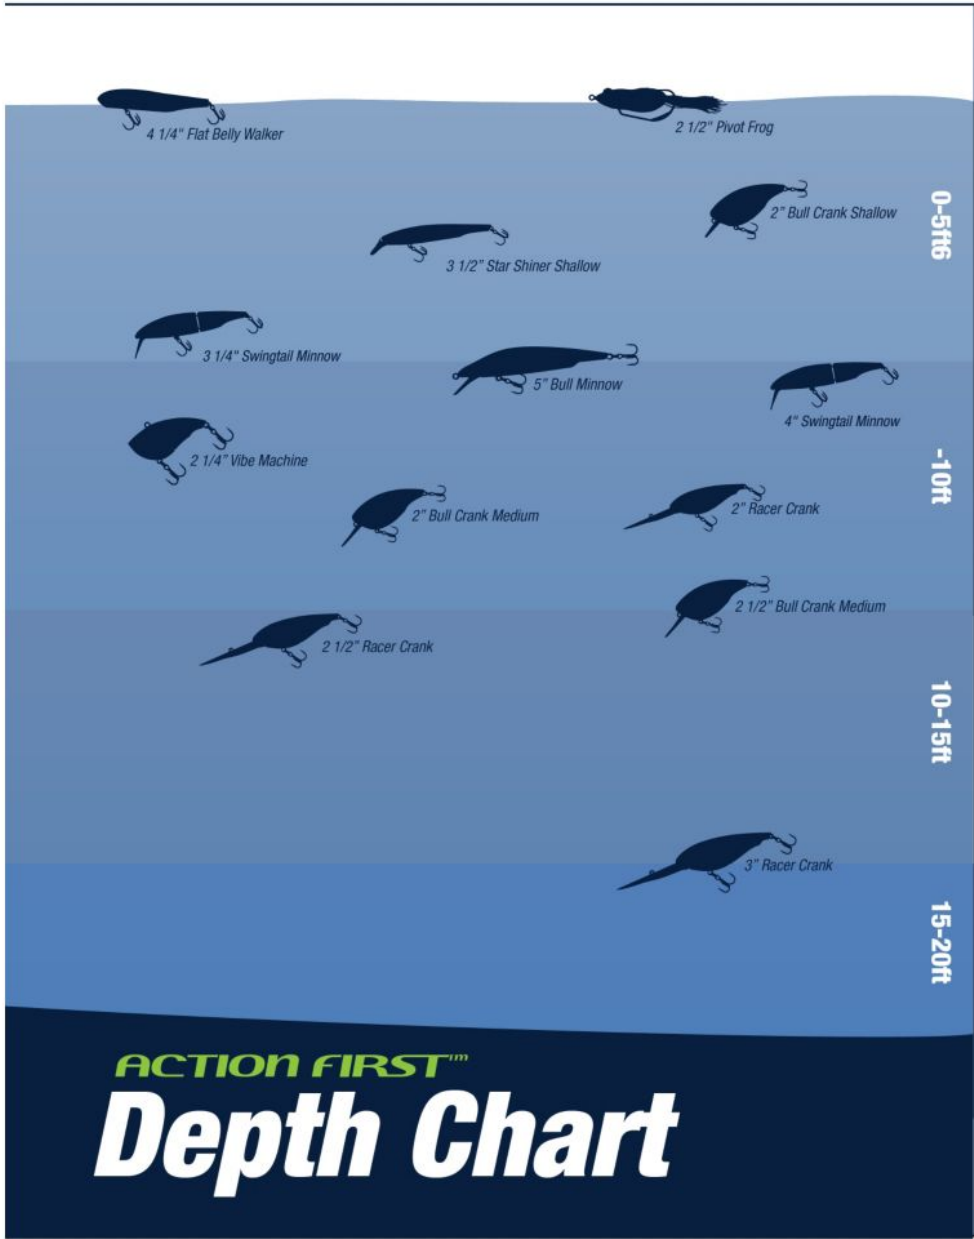

FEATURES

- Low, external weight allows for a lower center of gravity, higher buoyancy potential, and better tracking stability.
- Shape designed as a less aggressive, silent bait ideal for shallow water fishing.
- Ultra forward and low weighting drives the Vibe Machine without the need for internal weighting.

Range of line # test(ex. 6-40lb) describes mono/fluoro lines on low end(6), braided lines on high end(40)

COLORS

BLACK CHROME - BKCH

FIRETIGER - FT

SMOKIN' BLACK SHAD - SMBS

YELLOW SHAD - YES

BREEDING BLUEGILL - BRBG

RED GOLD - REG

SMOKIN' BLUE CHROME - SMBC

DARK BLUE CHROME - DBC

RED ORANGE CRAW - ROC

SMOKIN' SHAD - SMS

Sebile
INNOVATIVE FISHING
sebile.com

2016 NA SEBILE CATALOG • 1382946
0 28632 68240 1

Pure Fishing, a subsidiary of Jarden Corporation (NYSE: JMI)
Pure Fishing - 7 Science Court • Columbia, SC 29203