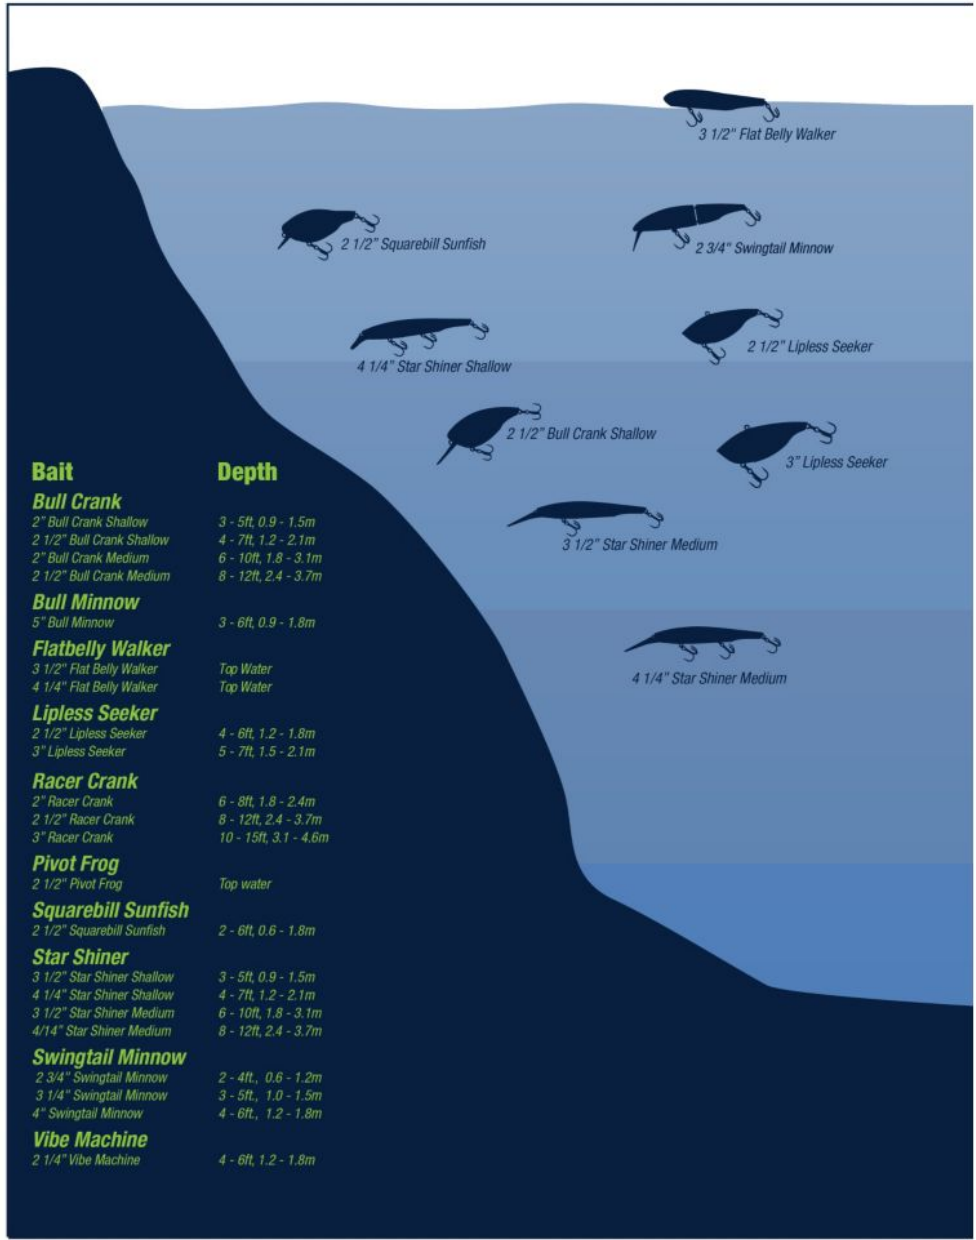

Range of line # test(ex. 6-40lb) describes mono/fluoro lines on low end(6), braided lines on high end(40)

COLORS

BLACK CHROME - BKCH

FIRETIGER - FT

SMOKIN' BLACK SHAD - SMBS

YELLOW SHAD - YES

BREEDING BLUEGILL - BRBG

RED GOLD - REG

SMOKIN' BLUE CHROME - SMBC

DARK BLUE CHROME - DBC

RED ORANGE CRAW - ROC

SMOKIN' SHAD - SMS

Sebile
INNOVATIVE FISHING
sebile.com

2016 NA SEBILE CATALOG • 1382946
0 28632 68240 1

Pure Fishing, a subsidiary of Jarden Corporation (NYSE: JMI)
Pure Fishing - 7 Science Court • Columbia, SC 29203