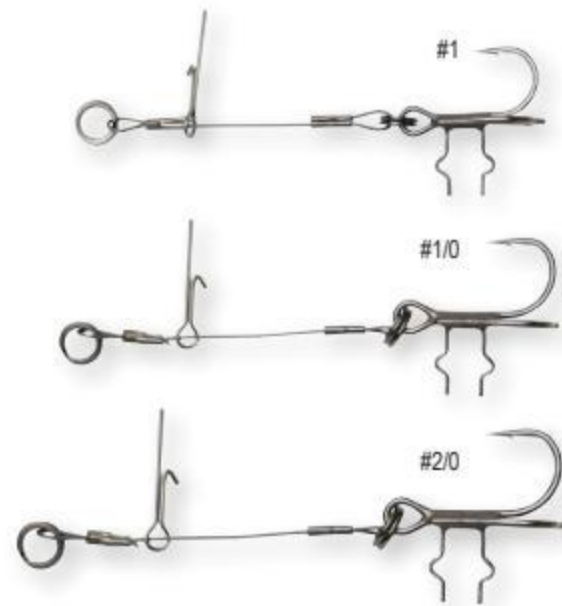

CARBON49 T-TREBLE SPIKE STINGER

Product Code: SGT042

Perfect stingers for corkscrew rigs or the punch rig. Wide-gape T-trebles with a unique pinching spike holder. Carbon49 Stainless Steel wire 0.70mm 23kg. Two pieces per pack.

ITEM NO.	HOOK SIZE	PCS	PRICE
69778	1	2PCS	-
69779	1/0	2PCS	-
69780	2/0	2PCS	-

Trade Unit 5