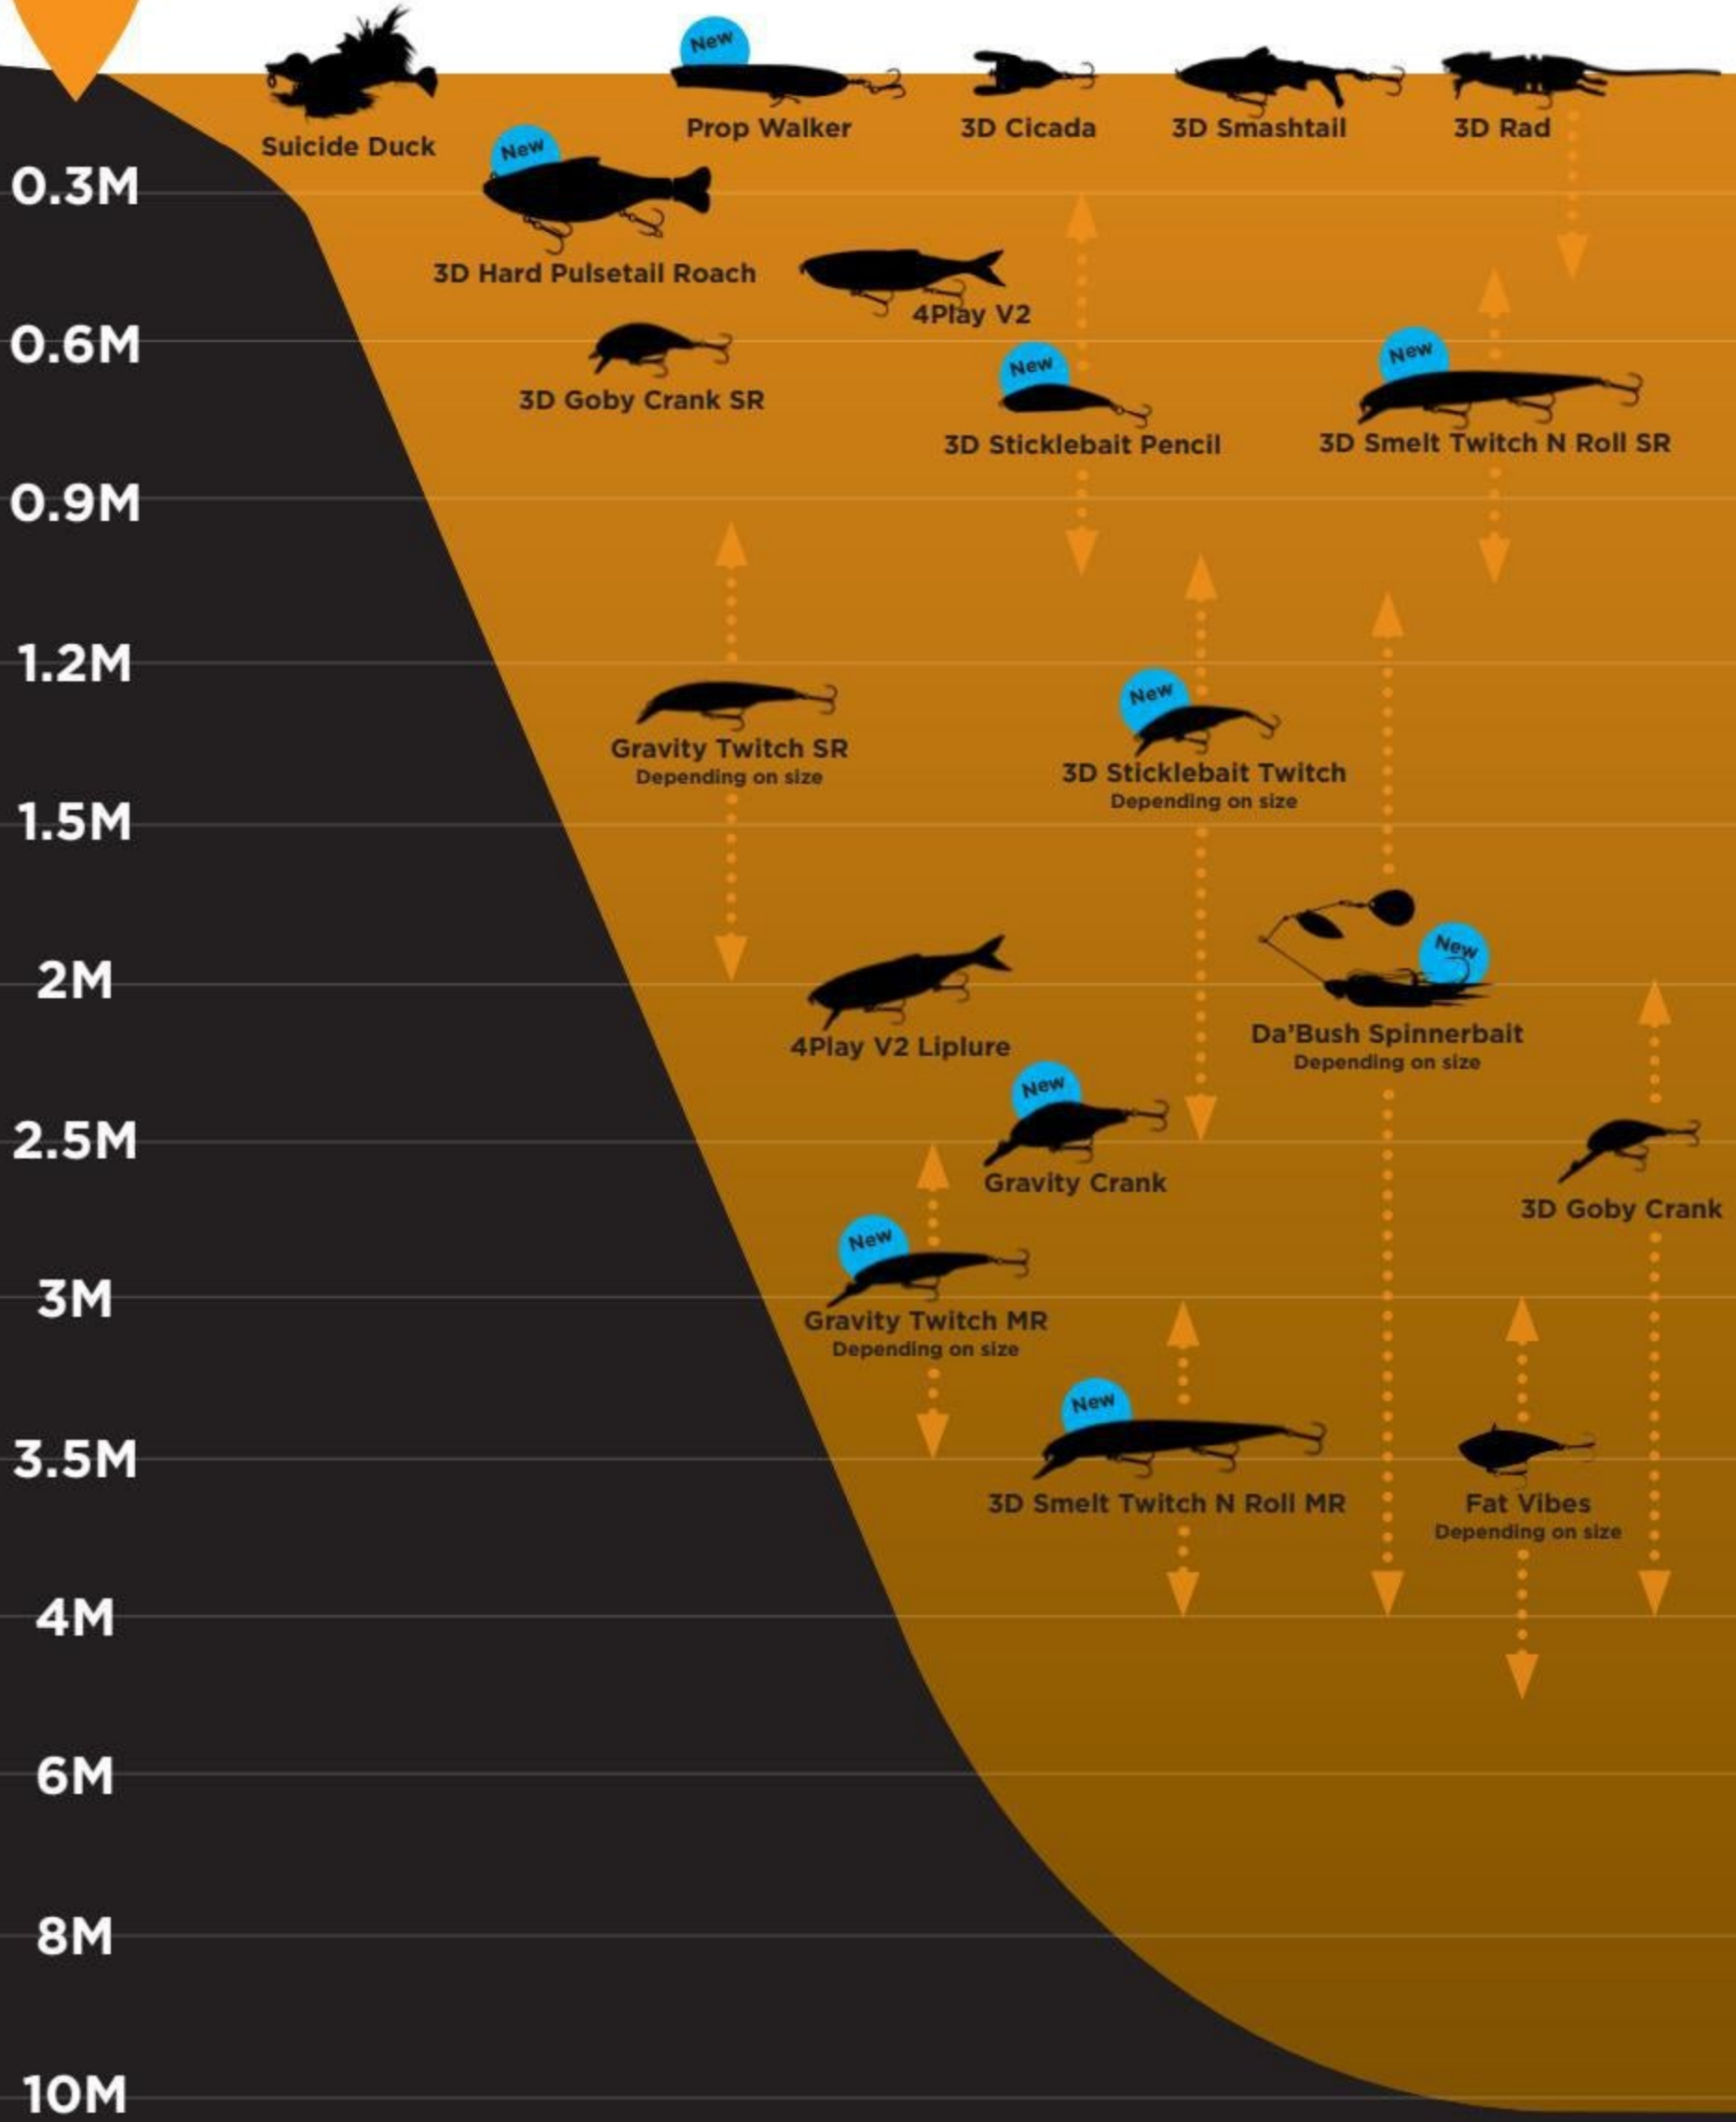

Freshwater