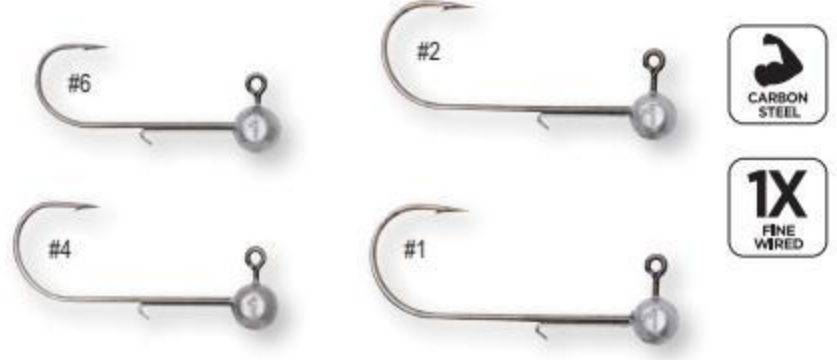

MICRO JIGHEAD

Product Code: SGT105

Fish small lures with precision thanks to our micro jig head range. Featuring ultra-sharp, forged high carbon steel fine wire jig hooks with nano points and micro barbs, the heads have been precision moulded in a range of sizes to fit different kinds of small soft lures. With stainless steel wire body holder with barb.

ITEM NO.	HOOK SIZE	WEIGHT	PCS	PRICE
74419	#6	1G	3PCS	-
74420	#6	1.5G	3PCS	-
74421	#6	2G	3PCS	-
74422	#4	1G	3PCS	-
74423	#4	1.5G	3PCS	-
74424	#4	2G	3PCS	-
74425	#2	1G	3PCS	-
74426	#2	1.5G	3PCS	-
74427	#2	2G	3PCS	-
74428	#1	1G	3PCS	-
74429	#1	1.5G	3PCS	-
74430	#1	2G	3PCS	-

Trade Unit 1

NEW
AVAILABLE
JANUARY 1ST 2022