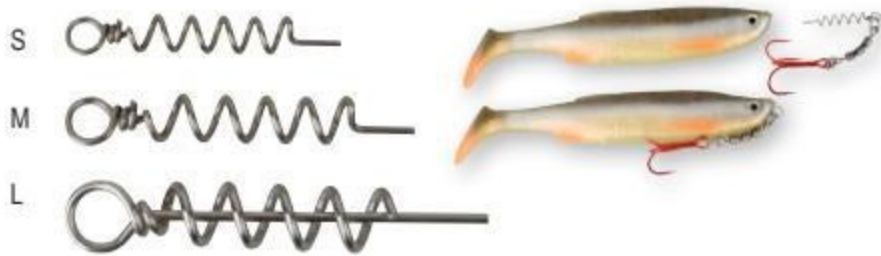

Trade Unit 5

**NEW**  
AVAILABLE NOW

Shown 1:1 Size

**NEW**  
AVAILABLE NOW

**CORKSCREW**

Product Code: SGT037

Corkscrews designed to cover all sizes of soft lures – perfect for use with spin shad rigs.

- Eight pieces per pack