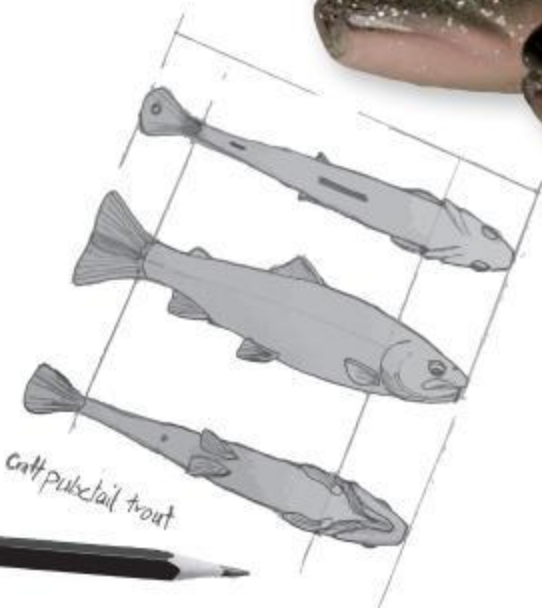

Trade Unit 5

Back colour

Belly colour

**BULK**

**3D CRAFT TROUT PULSE TAIL**

Product Code: SGK262

Based on our famous 3D trout range, Savage Gear's legendary lure designer Mads Grosell has altered and fine-tuned the head shape for corkscrew rigging and added handcrafted details such as a perfect corkscrew entry on the mouth and a unique pulse tail action with a rattle slot tail. The lure casts very well and can also skip well under over hanging trees.