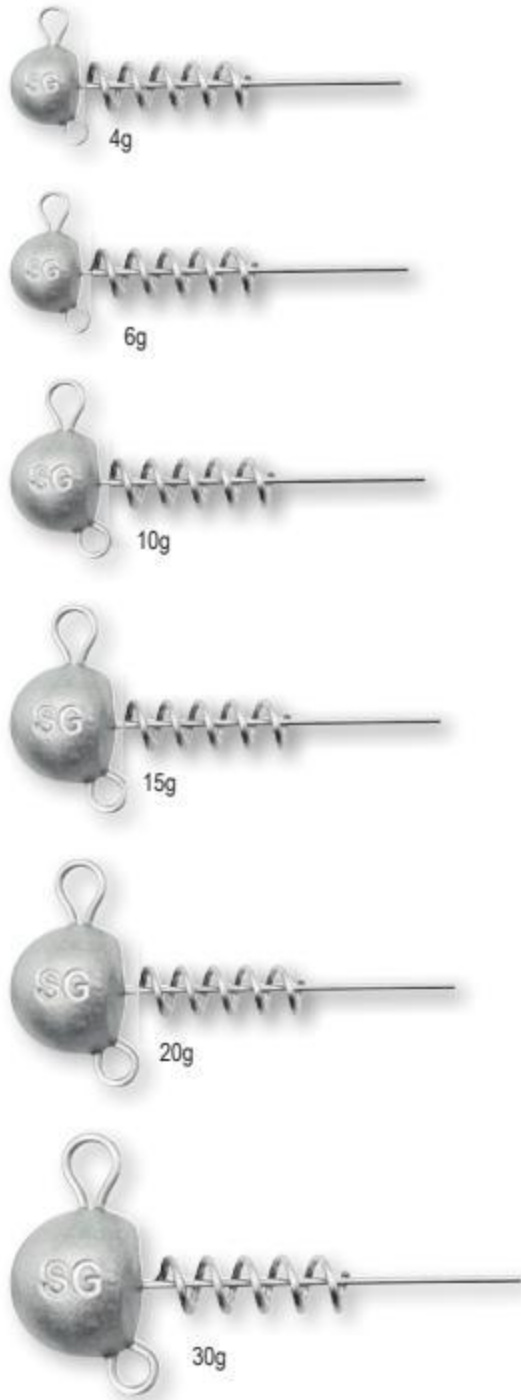

Trade Unit 5

**NEW**  
AVAILABLE  
NOW

**CORKSCREW BALLHEAD**

Product Code: SGT116

Our corkcrew ball heads feature extra-long screws, a centre pin, and are flat sided towards the lure for a snug fit. The top eye is designed for a loop stinger to fit over perfectly, while the belly eye is for the addition of stinger with a split ring. Super strong construction and build quality.