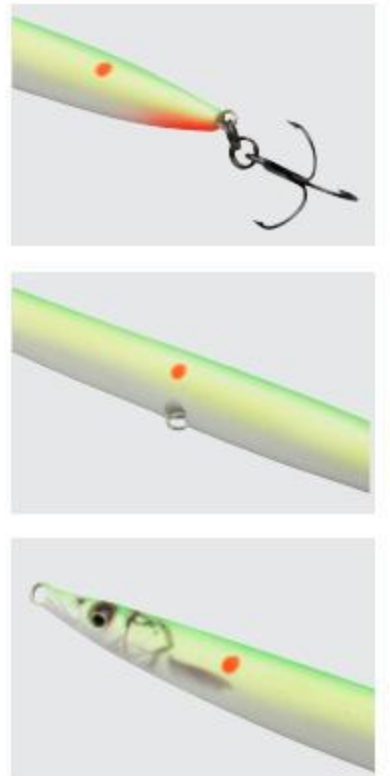

LIMITED CAMPAIGN
OFFER VALID While stock last