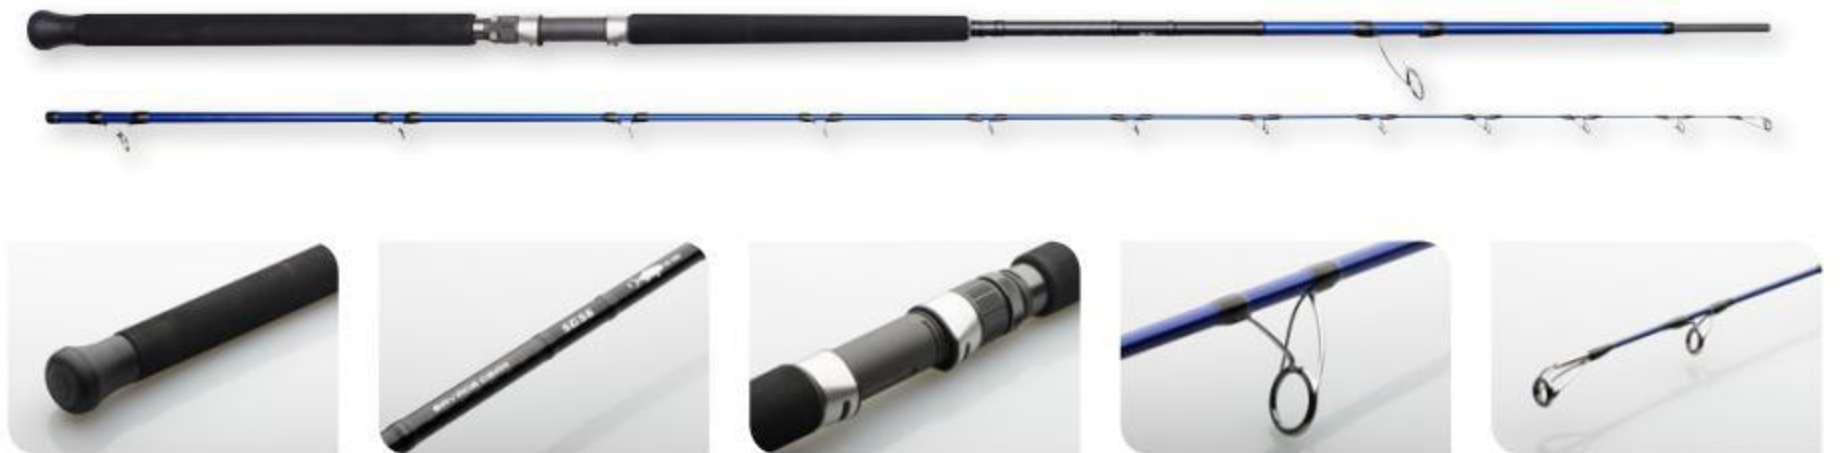

SGS6 SHORE JIGGING

Product Code: SGQ130

A powerful and technical rod range featuring advanced geometry to make modern shore jigging easy and effective for all. The incredible responsiveness of these rods means that you can easily spring any style of jig into an explosion of fish-enticing movement, resulting in more strikes even on the hardest of days. The combination of great casting ability and unparalleled feel that these rods offer means you can use a wide range of heavy hard and soft lures to scan the currents searching for fish. They also bring increased torque power when you really need it, so you can fight fish with confidence.

- Fuji stainless steel SiC K guides
- Fuji reel seat
- Extra powerful reinforced blanks
- Toray 40T carbon
- Maximum long cast and line management guide setting
- High quality EVA handles
- Deluxe rod bags

ITEM NO.	LENGTH FT/INCH	LENGTH	ACTION	CASTING WEIGHT	POWER CLASS	PE LINE CLASS	SECTIONS	WEIGHT	TRANSPORT LENGTH	PRICE
74936	10'	3.05M	MF	30-100G	MH	2.0-4.0	2SEC	345G	160CM	-
74937	10'	3.05M	MF	60-150G	H	2.5-5.0	2SEC	388G	160CM	-

Trade Unit 1