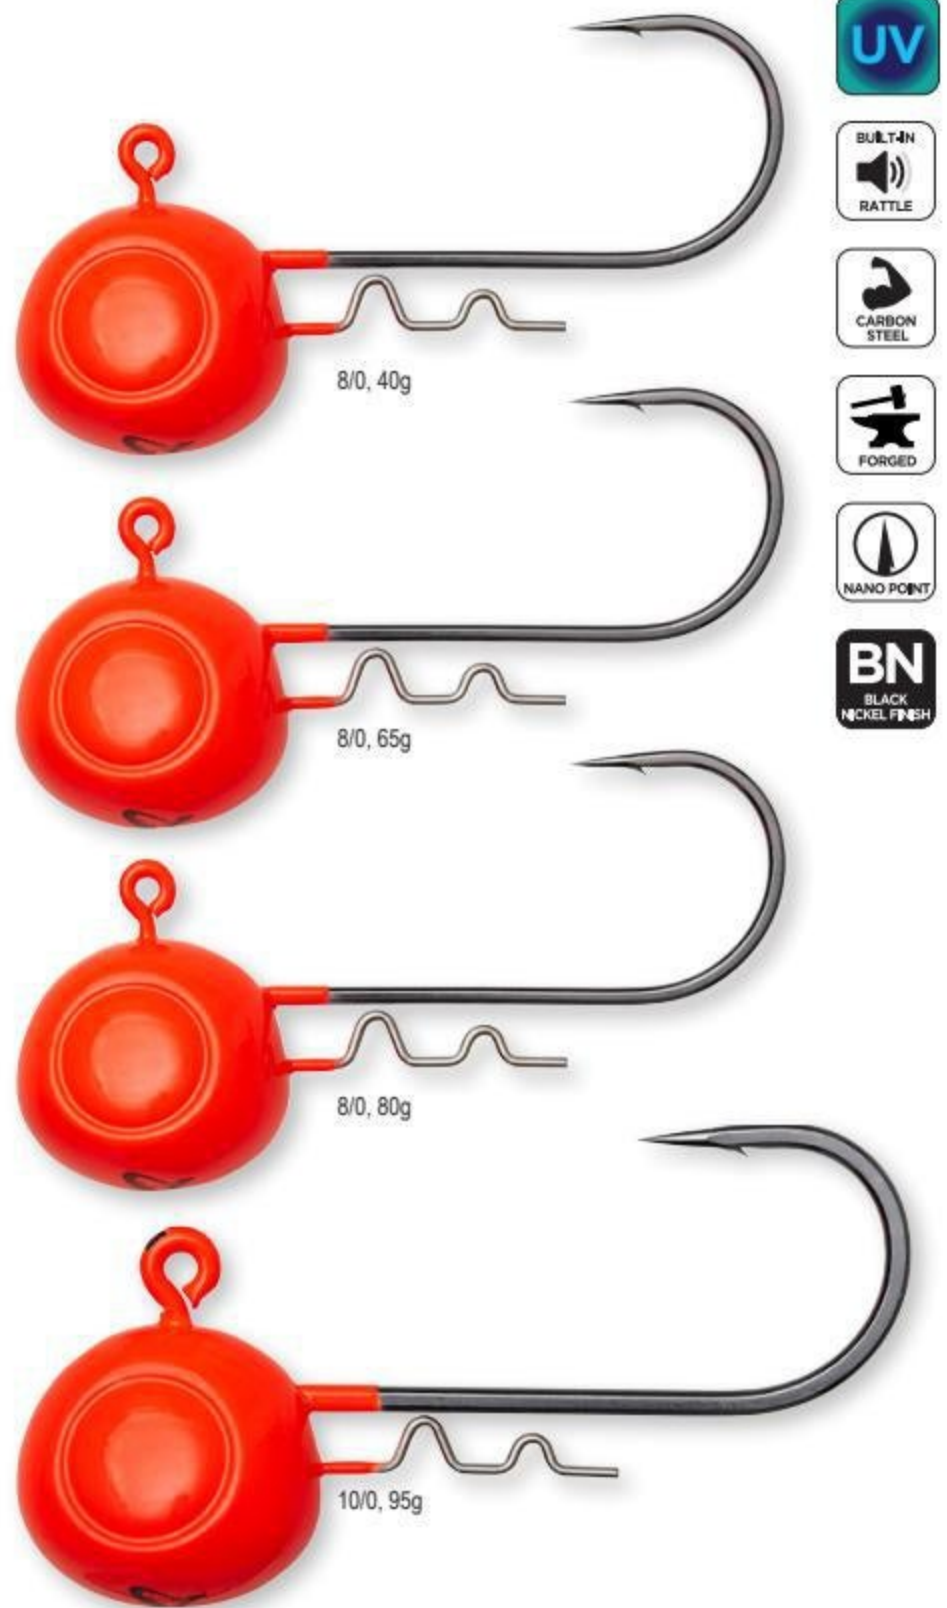

NEW
AVAILABLE NOW

NON LEAD

BULK

RATTLING JIGHEAD NL

Product Code: SGT087

Add an extra dimension to your fishing with these stand-up rattling jig heads that feature built-in stainless steel rattle chambers for added attraction. The jig heads send out a clear and loud sound through the water with the slightest jig or any contact with the bottom and call in curious predators such as cod, pollack and coalfish from miles around. As well as offering the added attraction power of sound, these jig heads are built to perform with needle pinch soft lure body holders and super-sharp carbon steel hooks – they fish perfectly with our Cannibal and Herring shads. Designed to give you the edge when the fishing gets tough.

ITEM NO.	HOOK SIZE	WEIGHT	COLOR	PCS	PACKAGING	PRICE
71297	8/0	40G	RED	20PCS	BULK	-
71298	8/0	65G	RED	20PCS	BULK	-
71299	8/0	80G	RED	20PCS	BULK	-
71300	10/0	95G	RED	20PCS	BULK	-

Trade Unit 1