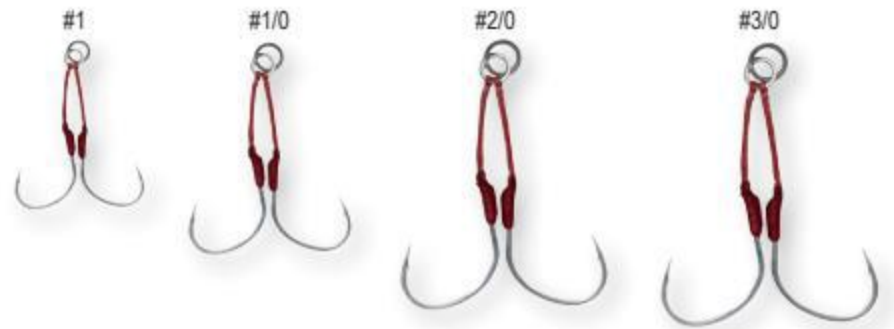

Suggested use: single Bloody Assist hooks have medium-length cord and are ideal for rigging semi-long and long jigs from one side, adding one or two in the split ring. They are best used for light jigging, shore jigging, cast jigging and vertical jigging techniques.

Suggested use: twin Bloody Assist hooks have short cord and are ideal for rigging slow jigs from both sides, as well as normal short jigs from one side. They are suggested for slow jigging, light jigging, shore jigging, cast jigging and vertical jigging techniques.

ITEM NO.	HOOK SIZE	PCS	PRICE
69748	1	4PCS	-
69749	1/0	4PCS	-
69750	2/0	4PCS	-
69751	3/0	4PCS	-
69752	4/0	4PCS	-
69753	1	2PCS	-
69754	1/0	2PCS	-
69755	2/0	2PCS	-
69756	3/0	2PCS	-

Trade Unit 5