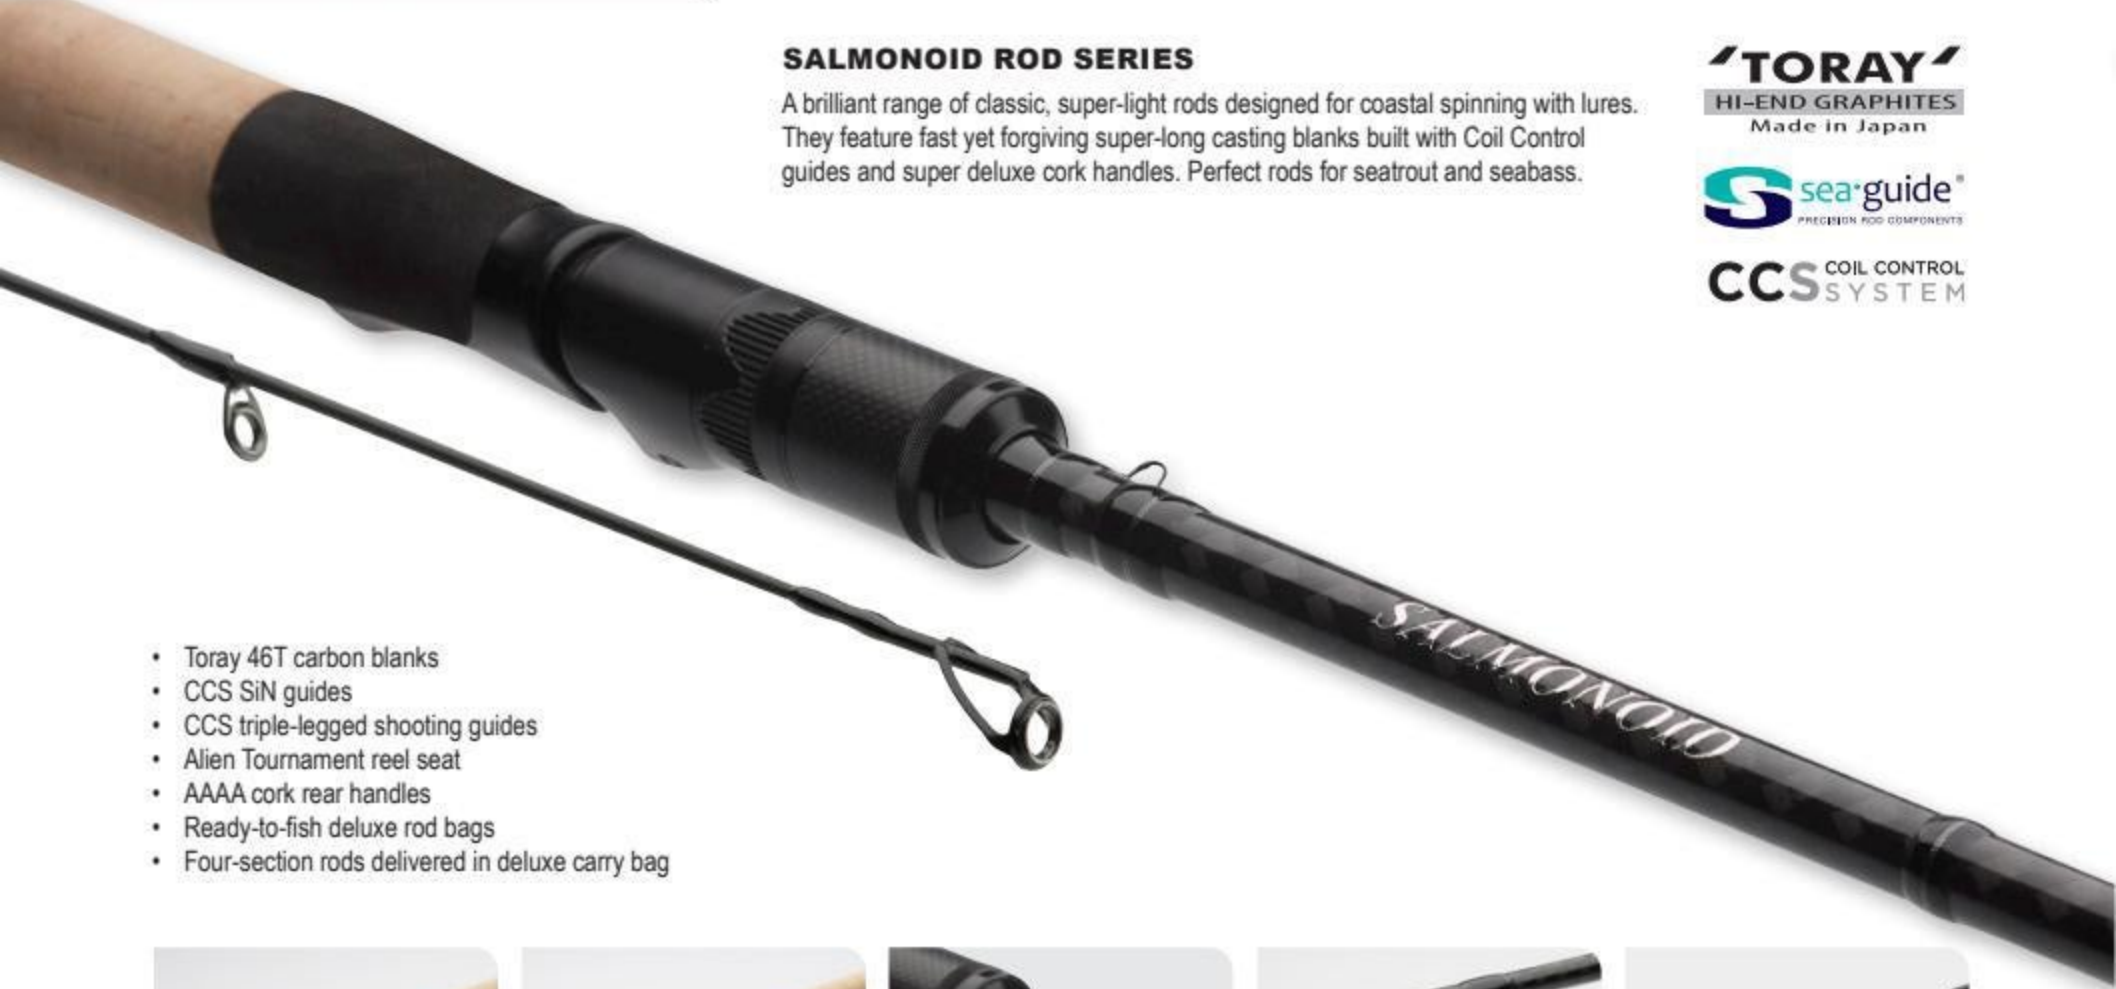

SALMONOID ROD SERIES

A brilliant range of classic, super-light rods designed for coastal spinning with lures. They feature fast yet forgiving super-long casting blanks built with Coil Control guides and super deluxe cork handles. Perfect rods for seatrout and seabass.

TORAY
HI-END GRAPHITES
Made in Japan

sea:guide
PRECISION ROD COMPONENTS

CCS COIL CONTROL SYSTEM

- Toray 46T carbon blanks
- CCS SiN guides
- CCS triple-legged shooting guides
- Alien Tournament reel seat
- AAAA cork rear handles
- Ready-to-fish deluxe rod bags
- Four-section rods delivered in deluxe carry bag