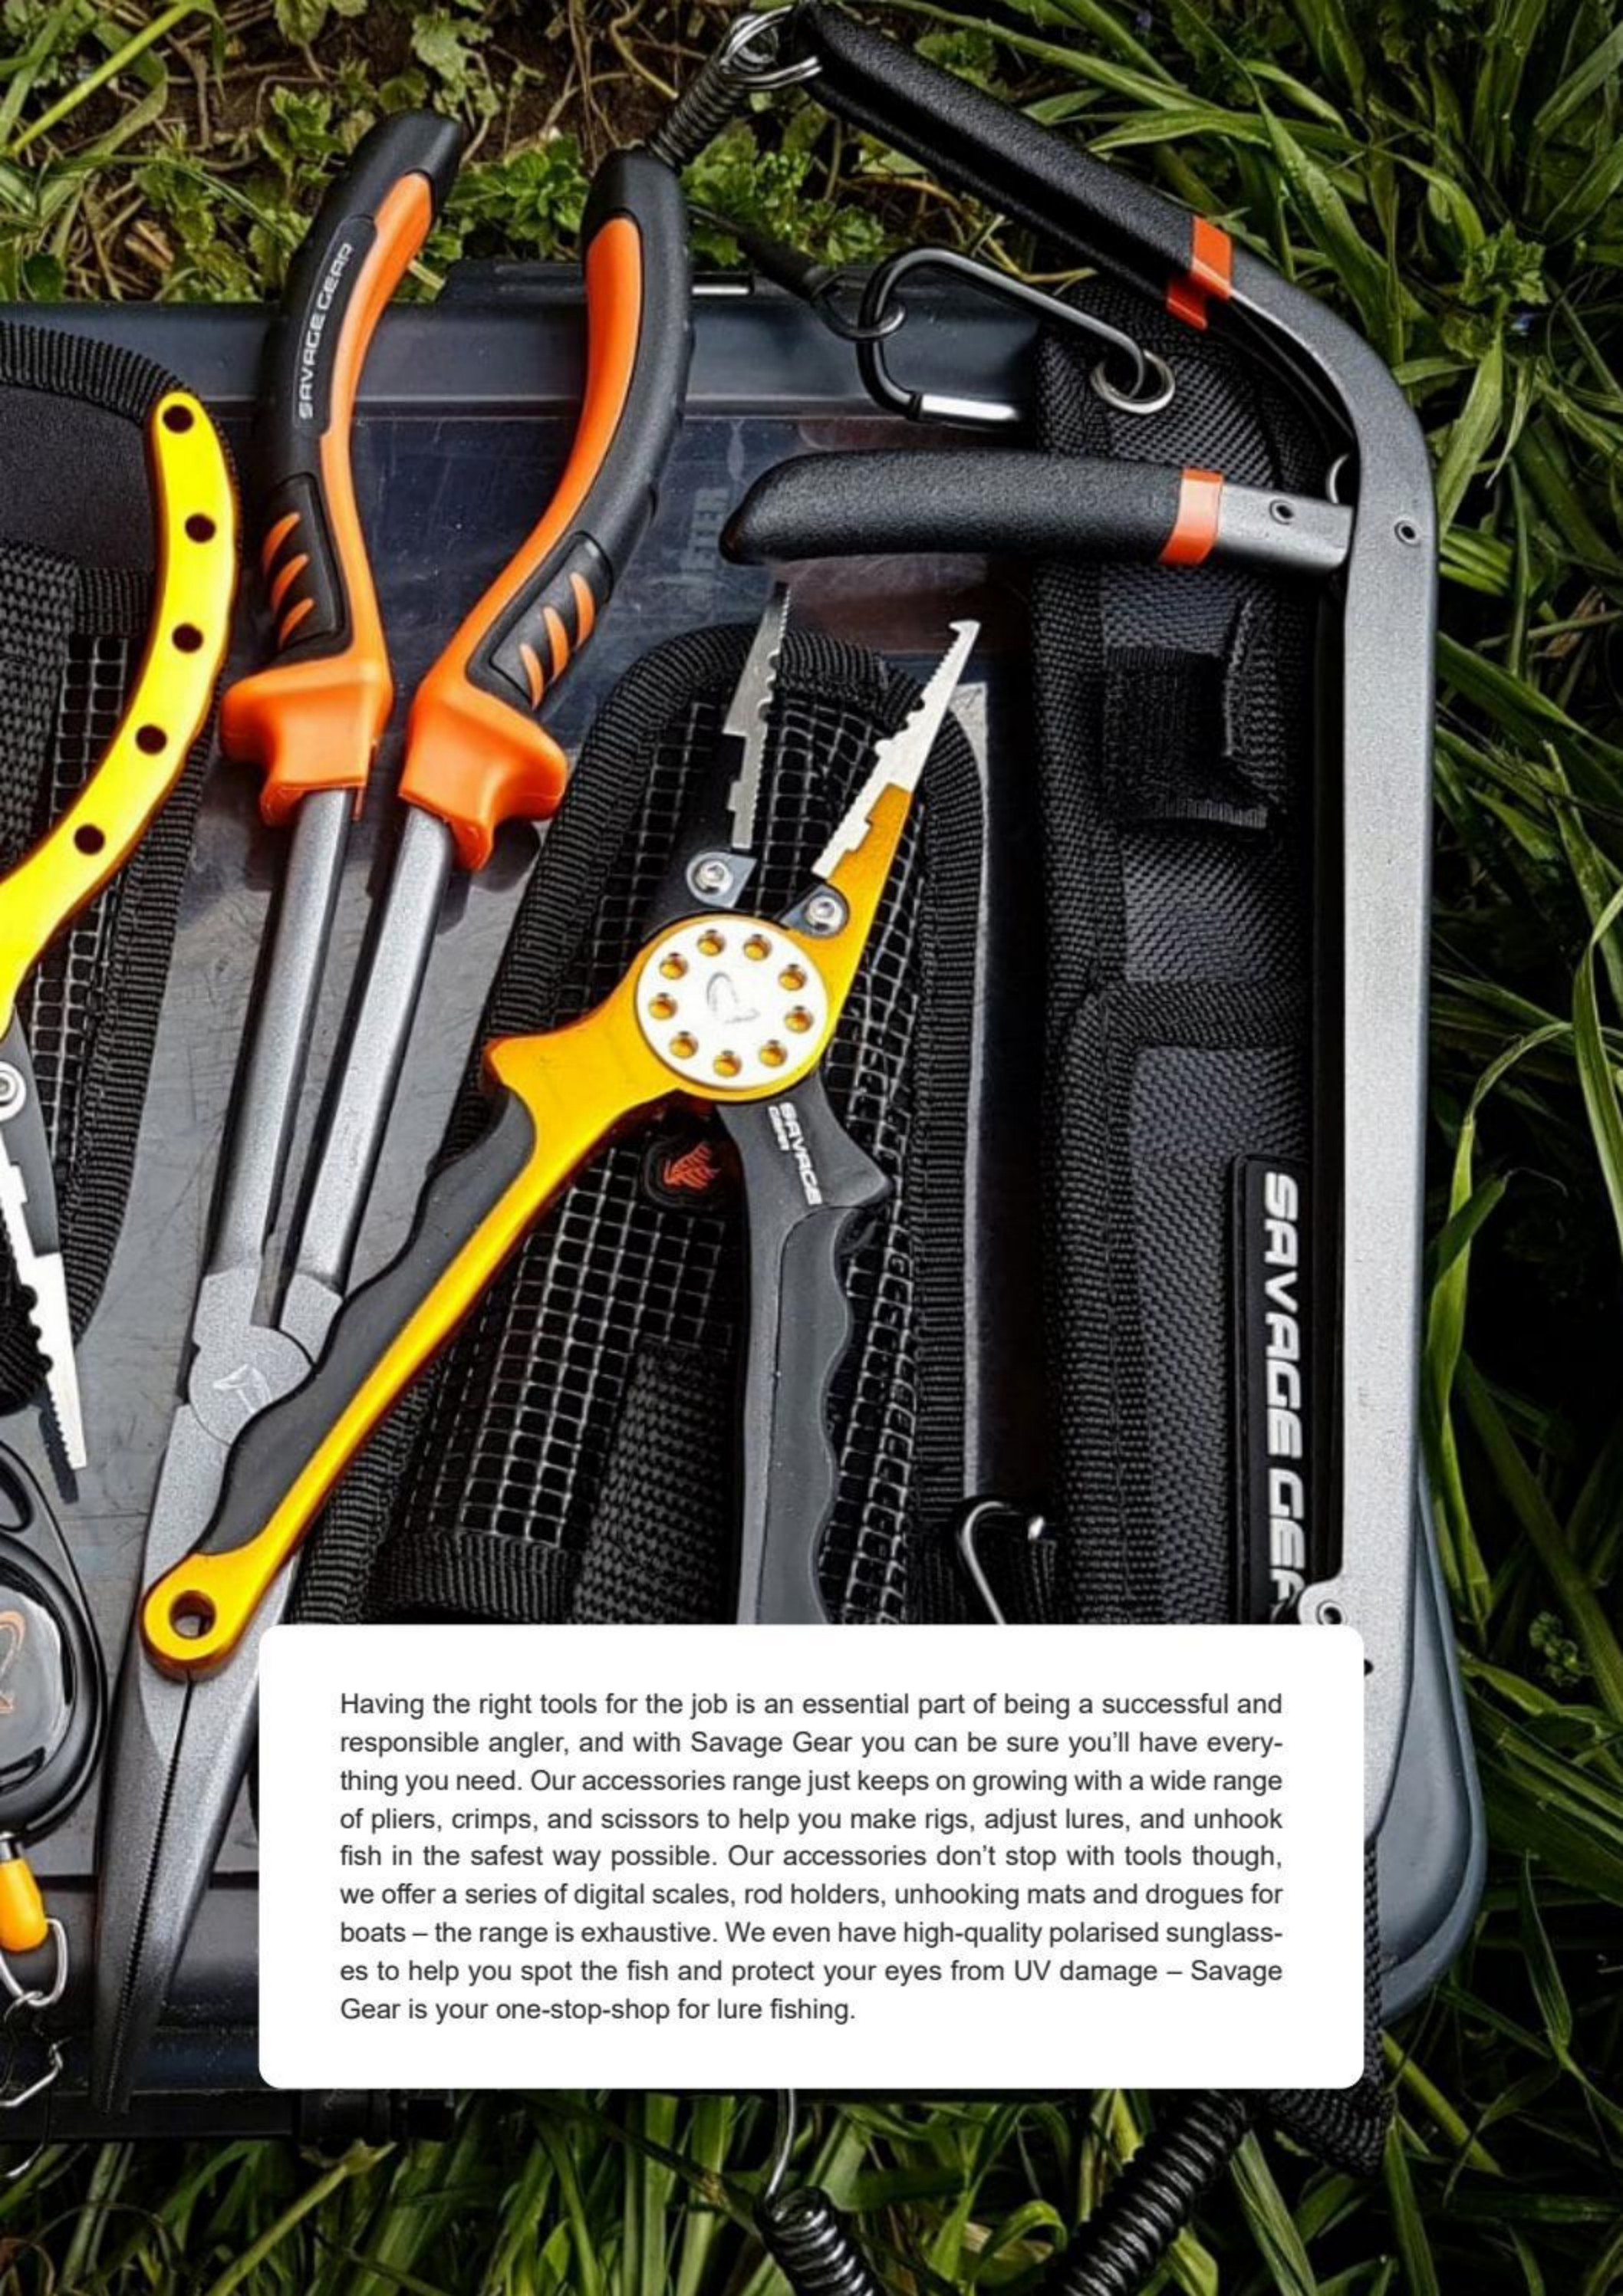

Having the right tools for the job is an essential part of being a successful and responsible angler, and with Savage Gear you can be sure you'll have everything you need. Our accessories range just keeps on growing with a wide range of pliers, crimps, and scissors to help you make rigs, adjust lures, and unhook fish in the safest way possible. Our accessories don't stop with tools though, we offer a series of digital scales, rod holders, unhooking mats and drogues for boats – the range is exhaustive. We even have high-quality polarised sunglasses to help you spot the fish and protect your eyes from UV damage – Savage Gear is your one-stop-shop for lure fishing.