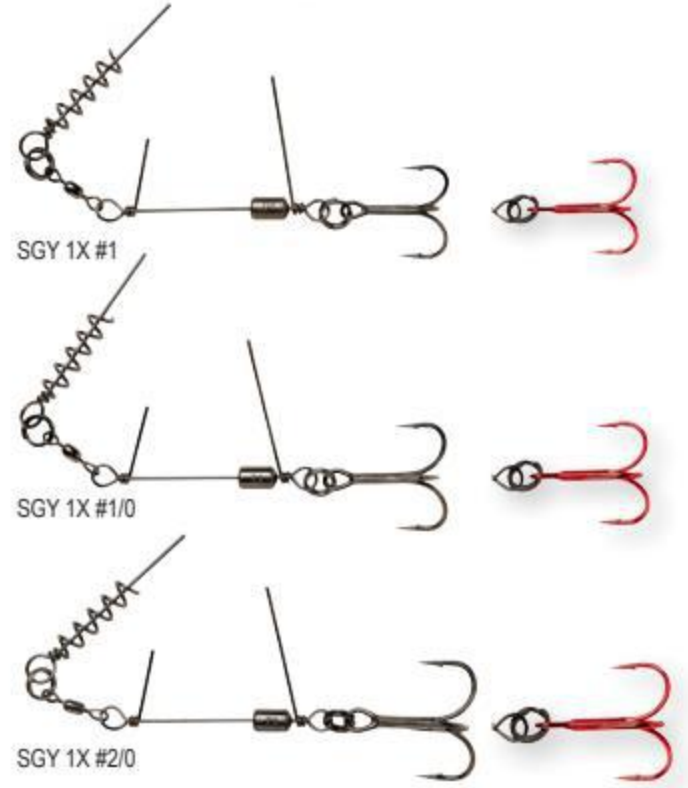

SS CORKSCREW STINGER 3G RED + BN 2PCS

Product Code: SGT092

Perfect corkscrew stingers, with stainless steel wire and swivel, for the perfect durability and strength. Straight spikes, for perfect hold and release. 3g alloy belly weight, for the perfect balance with our big shads, like River Roach, Goby shads, Herring shads etc.

- Stainless steel wire
- 2 pcs pack, with SGY 1X BN and red Hooks finish

ITEM NO.	WEIGHT	HOOK SIZE	BREAKING STRENGTH	COLOR	PCS	PRICE
72276	3G	SGY 1X #1	35KG	RED + BN	2PCS	-
72277	3G	SGY 1X #1/0	35KG	RED + BN	2PCS	-
72278	3G	SGY 1X #2/0	35KG	RED + BN	2PCS	-

Trade Unit 5