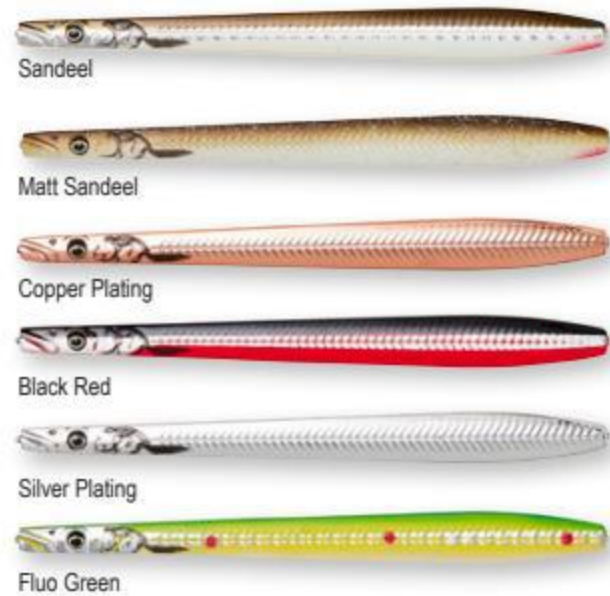

- Perfect Sandeel imitation
- Extreme long-casting design
- Rotation and shimmer on spin-stop
- Made with super light zinc alloy
- Two hard clear beads included
- Two UV red and two UV orange soft beads included
- 16g – Ring-rigged SGY 1X BN #8 treble hook, and ring-rigged GPS #2 single hook
- 20g – Ring-rigged SGY 1X BN #8 treble hook, and ring-rigged GPS #2 single hook
- 26g – Ring-rigged SGY 1X BN #6 treble hook, and ring-rigged GPS #1 single hook

ITEM NO.	LENGTH	WEIGHT	COLOR	PRICE
76766	10CM	16G	SANDEEL	-
74165	10CM	16G	MATT SANDEEL	-
74166	10CM	16G	COPPER PLATING	-
74167	10CM	16G	BLACK RED	-
74168	10CM	16G	SILVER PLATING	-
74169	10CM	16G	FLUO GREEN	-
74170	11CM	20G	SANDEEL	-
74171	11CM	20G	MATT SANDEEL	-
74172	11CM	20G	COPPER PLATING	-
74173	11CM	20G	BLACK RED	-
74174	11CM	20G	SILVER PLATING	-
74175	11CM	20G	FLUO GREEN	-
74176	12CM	26G	SANDEEL	-
74177	12CM	26G	MATT SANDEEL	-
74178	12CM	26G	COPPER PLATING	-
74179	12CM	26G	BLACK RED	-
74180	12CM	26G	SILVER PLATING	-
74181	12CM	26G	FLUO GREEN	-

Trade Unit 5

Front