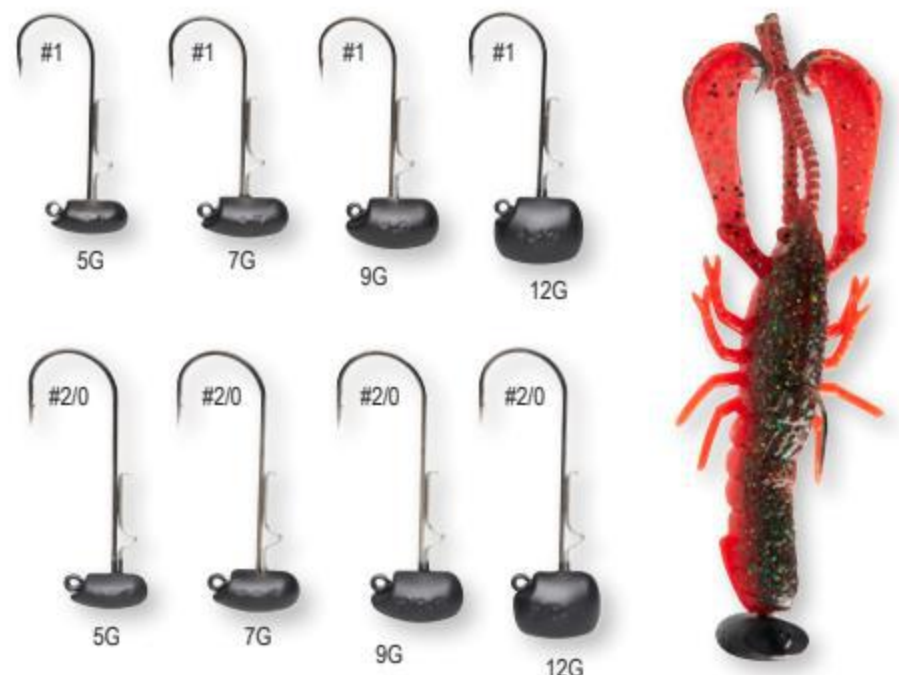

NED JIGHEAD

Product Code: SGT104

A precision moulded Ned head range with sizes perfect for smaller and medium soft lures. The shape of the head makes the soft lure stand up straight on the bottom and enables you to drag the head along, with pauses, provoking hard strikes from hungry predators.

Featuring ultra-sharp, forged high carbon steel wire hooks with nano points and micro barbs. Each hook size has also been carefully designed with the perfect wire diameter for optimised strength and penetration.

The stainless steel wire body holder also features a Pro Peg loop and barb.

ITEM NO.	HOOK SIZE	WEIGHT	COLOR	PCS	PRICE
74411	#1	5G	MATT BLACK	3PCS	-
74412	#1	7G	MATT BLACK	3PCS	-
74413	#1	9G	MATT BLACK	3PCS	-
74414	#1	12G	MATT BLACK	3PCS	-
74415	#2/0	5G	MATT BLACK	3PCS	-
74416	#2/0	7G	MATT BLACK	3PCS	-
74417	#2/0	9G	MATT BLACK	3PCS	-
74418	#2/0	12G	MATT BLACK	3PCS	-

Trade Unit 1

NEW
AVAILABLE
JANUARY 1ST 2022