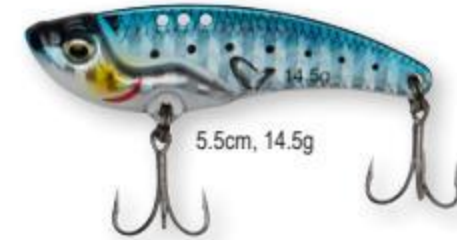

5.5cm, 14.5g