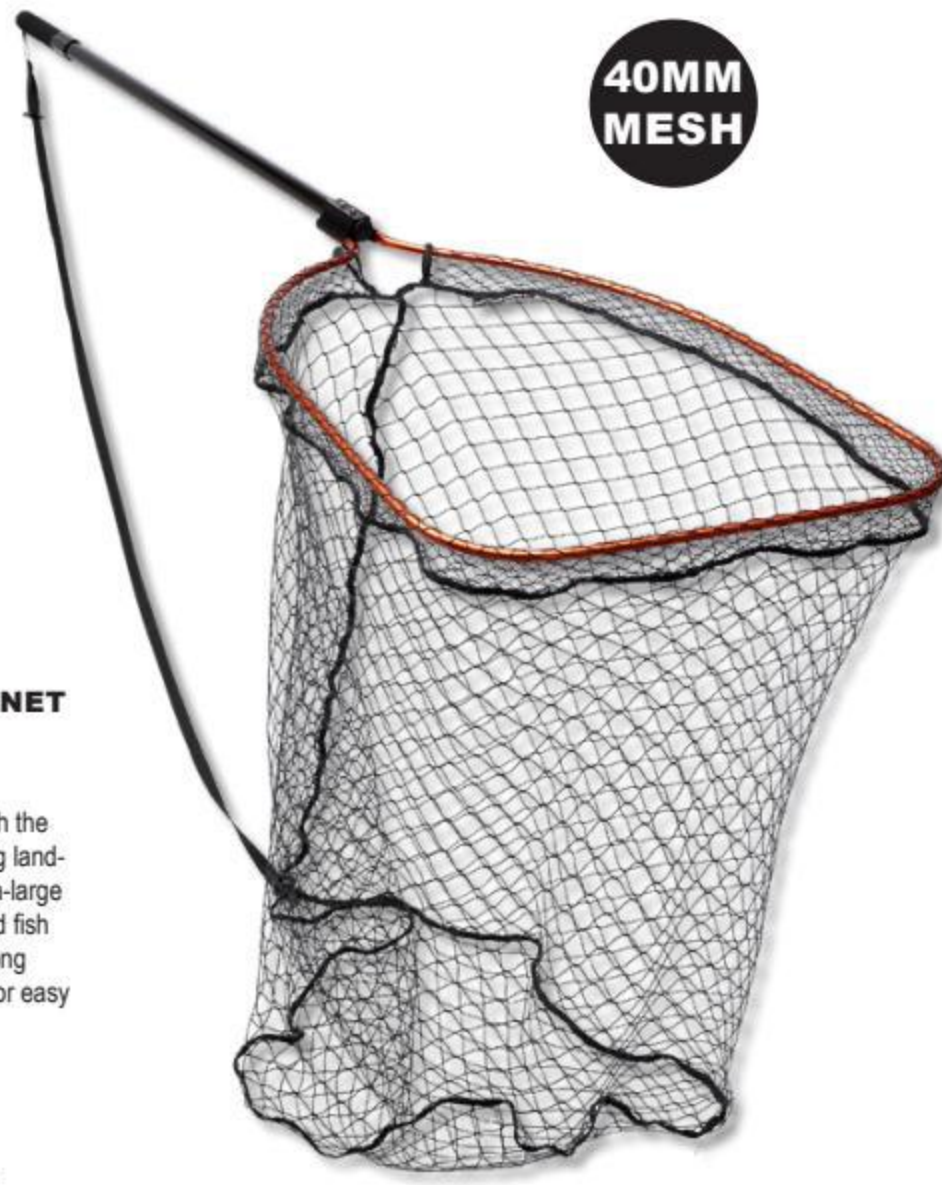

COMPETITION PRO LANDING NET - FULL FRAME
Product Code: SGN002

Allows the angler to move the net faster through the water, with almost no resistance. A super strong landing net designed to land big predator fish. Extra-large rubber mesh net bag – great for lure fishing and fish care, and also great for catch and release. Strong telescopic handle, with slide and click system for easy transport and storage.

- Strong, rigid aluminium frame
- Extra-large rubber mesh net bag – 40mm
- Slide and click telescopic handle
- Great for lure fishing and catch and release

ITEM NO.	TYPE	SIZE	HANDLE LENGTH	DIMENSIONS	MESH DIAMETER	MATERIAL	TRANSPORT LENGTH	PRICE
69759	TELESCOPIC	XL	120-200CM	85X70X85CM	40MM	RUBBER	120CM	-

Trade Unit 1

FULL FRAME LANDING NET
Product Code: SGN003

A super strong landing net designed to land big predator fish. Features a deep, large rubber mesh net bag that's great for lure fishing and fish care – ideal for catch and release. Strong telescopic handle, with slide and click system for easy transport and storage.

- Strong, rigid aluminium frame
- Deep and large rubber mesh net bag
- Slide and click telescopic handle
- Great for lure fishing and catch and release
- Transport dimensions: L (99x51x4cm)

ITEM NO.	TYPE	SIZE	HANDLE LENGTH	DIMENSIONS	MESH DIAMETER	MATERIAL	TRANSPORT LENGTH	PRICE
57576	TELESCOPIC	L	99-165CM	65X50X70CM	20MM	RUBBER	99CM	-

Trade Unit 1