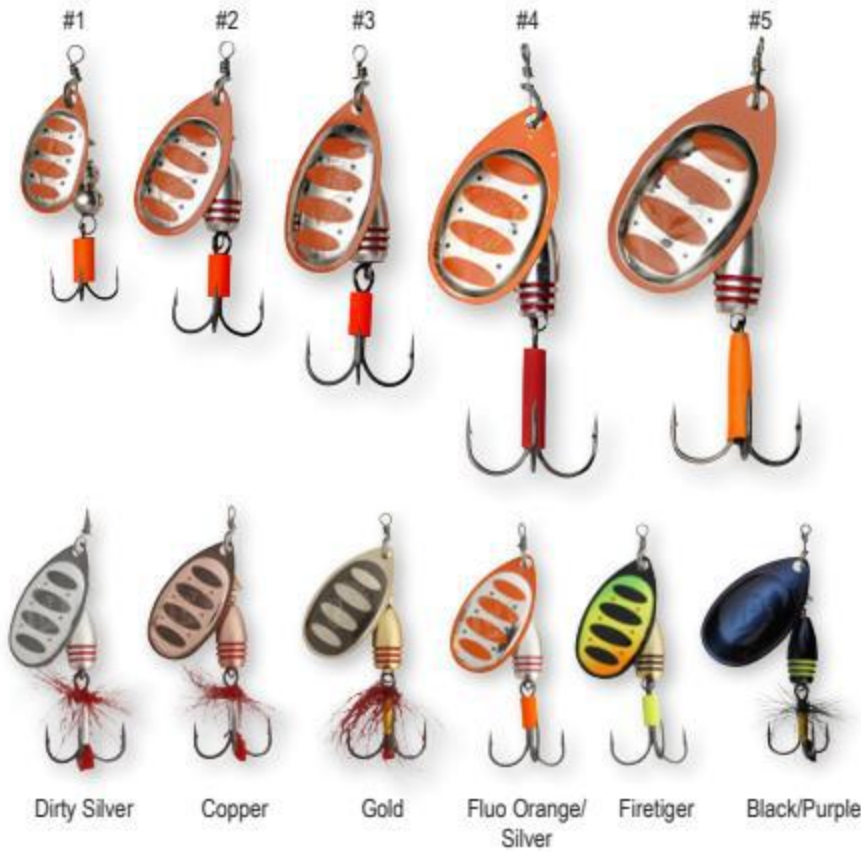

ROTEX SPINNER

Product Code: SGK067

The Rotex Spinner has been perfected in shape after thousands of hours of testing. Its rotation is sublime in both rivers and streams as well as stillwaters – even at slow speeds and immediately as the spinner hits the water. Each lure is an individual piece of jewellery, equipped with customized Japanese treble hooks, as well as being tank tested and hand painted.

- Real silver and copper plating
- Hand painted and tank tested
- Forged stainless steel split rings
- Customised Japanese treble hooks
- Immediate rotation
- Superb for trout, salmon and most other predators

ITEM NO.	LENGTH	WEIGHT	SINK RATE	COLOR	PRICE
42113	#1	3.5G	SINKING	DIRTY SILVER	-
42114	#1	3.5G	SINKING	COPPER	-
42115	#1	3.5G	SINKING	GOLD	-
42116	#1	3.5G	SINKING	FLUO ORANGE/SILVER	-
42117	#1	3.5G	SINKING	FIRETIGER	-
44865	#1	3.5G	SINKING	BLACK/PURPLE	-
42118	#2	5.5G	SINKING	DIRTY SILVER	-
42119	#2	5.5G	SINKING	COPPER	-
42120	#2	5.5G	SINKING	GOLD	-
42121	#2	5.5G	SINKING	FLUO ORANGE/SILVER	-
42122	#2	5.5G	SINKING	FIRETIGER	-
44866	#2	5.5G	SINKING	BLACK/PURPLE	-
42123	#3	8G	SINKING	DIRTY SILVER	-
42124	#3	8G	SINKING	COPPER	-
42125	#3	8G	SINKING	GOLD	-
42126	#3	8G	SINKING	FLUO ORANGE/SILVER	-
42127	#3	8G	SINKING	FIRETIGER	-
44867	#3	8G	SINKING	BLACK PURPLE	-
42128	#4	11G	SINKING	DIRTY SILVER	-
42129	#4	11G	SINKING	COPPER	-
42130	#4	11G	SINKING	GOLD	-
42131	#4	11G	SINKING	FLUO ORANGE/SILVER	-
42132	#4	11G	SINKING	FIRETIGER	-
44868	#4	11G	SINKING	BLACK PURPLE	-
42133	#5	14G	SINKING	DIRTY SILVER	-
42135	#5	14G	SINKING	COPPER	-
42136	#5	14G	SINKING	GOLD	-
42137	#5	14G	SINKING	FLUO ORANGE/SILVER	-
42138	#5	14G	SINKING	FIRETIGER	-
44869	#5	14G	SINKING	BLACK PURPLE	-

Trade Unit 5