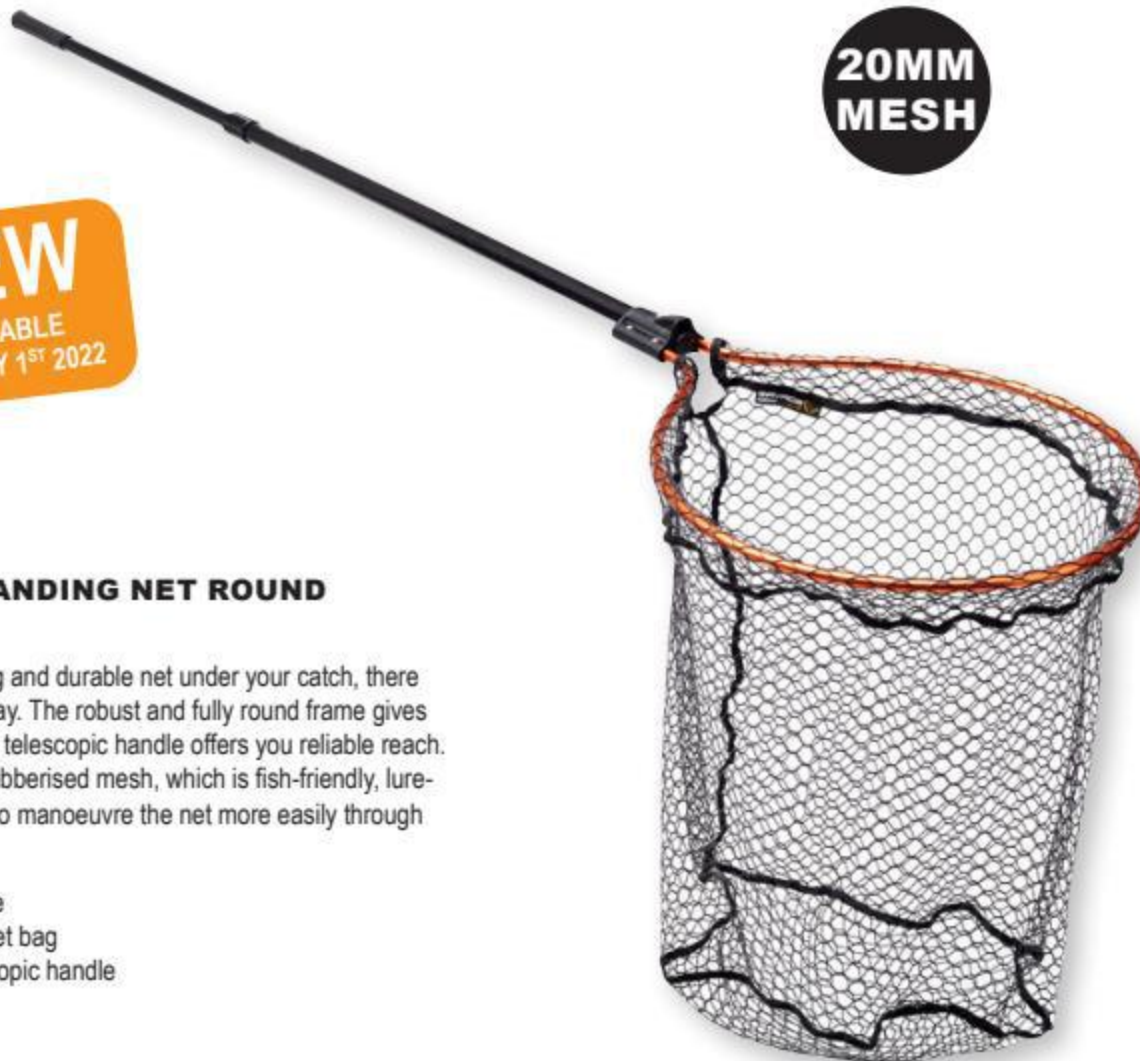

PRO FINEZZE XL

Product Code: SGN015

Lightweight and floating wading or belly boat net. Ideal for big (sea) trout, perch and, in case of the XL-size, even meter long zander. Big, rubberized mesh, to easily scoop the fish up and, also very important, protect the fishes slime layer.

- Rubberized net
- Big maze mesh
- Floating
- Ideal for belly boat fishing!

ITEM NO.	TYPE	SIZE	HANDLE LENGTH	DIMENSIONS	MESH DIAMETER	MATERIAL	TRANSPORT LENGTH	PRICE
71158	FLOATING	XL	29CM	50X70X60CM	20MM	RUBBERIZED	97CM	-

Trade Unit 1

NEW
AVAILABLE
JANUARY 1ST 2022

20MM MESH