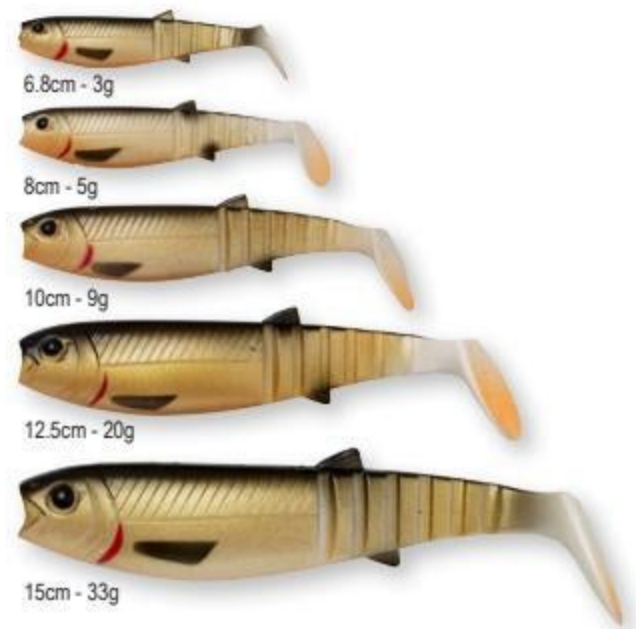

LB CANNIBAL
Product Code: SGK115

Our very effective and popular Cannibal shad is now available in counter boxes for loose sales at the till. Super swimming action and a very versatile shad – great for pike, perch and zander.

BULK

ITEM NO.	LENGTH	WEIGHT	COLOR	PCS	PACKAGING	PRICE
61839	6.8CM	3G	BLUE PEARL	80PCS	BULK	-
63798	6.8CM	3G	DIRTY ROACH	80PCS	BULK	-
58984	6.8CM	3G	FIRETIGER	80PCS	BULK	-
61842	6.8CM	3G	GOLDEN AMBULANCE	80PCS	BULK	-
58985	6.8CM	3G	PERCH	80PCS	BULK	-
61843	6.8CM	3G	PIKE	80PCS	BULK	-
63797	6.8CM	3G	RED HEAD	80PCS	BULK	-
61840	6.8CM	3G	WHITE/BLACK	80PCS	BULK	-
61847	8CM	5G	BLUE PEARL	72PCS	BULK	-
63800	8CM	5G	DIRTY ROACH	72PCS	BULK	-
61846	8CM	5G	FIRETIGER	72PCS	BULK	-
58987	8CM	5G	GOLDEN AMBULANCE	72PCS	BULK	-
61845	8CM	5G	PERCH	72PCS	BULK	-
58988	8CM	5G	PIKE	72PCS	BULK	-
67017	8CM	5G	RED HEAD	72PCS	BULK	-
61848	8CM	5G	WHITE/BLACK	72PCS	BULK	-
61853	10CM	9G	BLUE PEARL	70PCS	BULK	-
63802	10CM	9G	DIRTY ROACH	70PCS	BULK	-
61852	10CM	9G	FIRETIGER	70PCS	BULK	-
58991	10CM	9G	GOLDEN AMBULANCE	70PCS	BULK	-
61851	10CM	9G	PERCH	70PCS	BULK	-
58992	10CM	9G	PIKE	70PCS	BULK	-
67021	10CM	9G	RED HEAD	70PCS	BULK	-
61854	10CM	9G	WHITE/BLACK	70PCS	BULK	-
61859	12.5CM	20G	BLUE PEARL	48PCS	BULK	-
63804	12.5CM	20G	DIRTY ROACH	48PCS	BULK	-
61858	12.5CM	20G	FIRETIGER	48PCS	BULK	-
58995	12.5CM	20G	GOLDEN AMBULANCE	48PCS	BULK	-
61857	12.5CM	20G	PERCH	48PCS	BULK	-
58996	12.5CM	20G	PIKE	48PCS	BULK	-
69067	12.5CM	20G	RED HEAD	48PCS	BULK	-
61860	12.5CM	20G	WHITE/BLACK	48PCS	BULK	-
61865	15CM	33G	BLUE PEARL	40PCS	BULK	-
63806	15CM	33G	DIRTY ROACH	40PCS	BULK	-
61864	15CM	33G	FIRETIGER	40PCS	BULK	-
58999	15CM	33G	GOLDEN AMBULANCE	40PCS	BULK	-
61863	15CM	33G	PERCH	40PCS	BULK	-
59000	15CM	33G	PIKE	40PCS	BULK	-
69071	15CM	33G	RED HEAD	40PCS	BULK	-
61866	15CM	33G	WHITE/BLACK	40PCS	BULK	-

Trade Unit 1