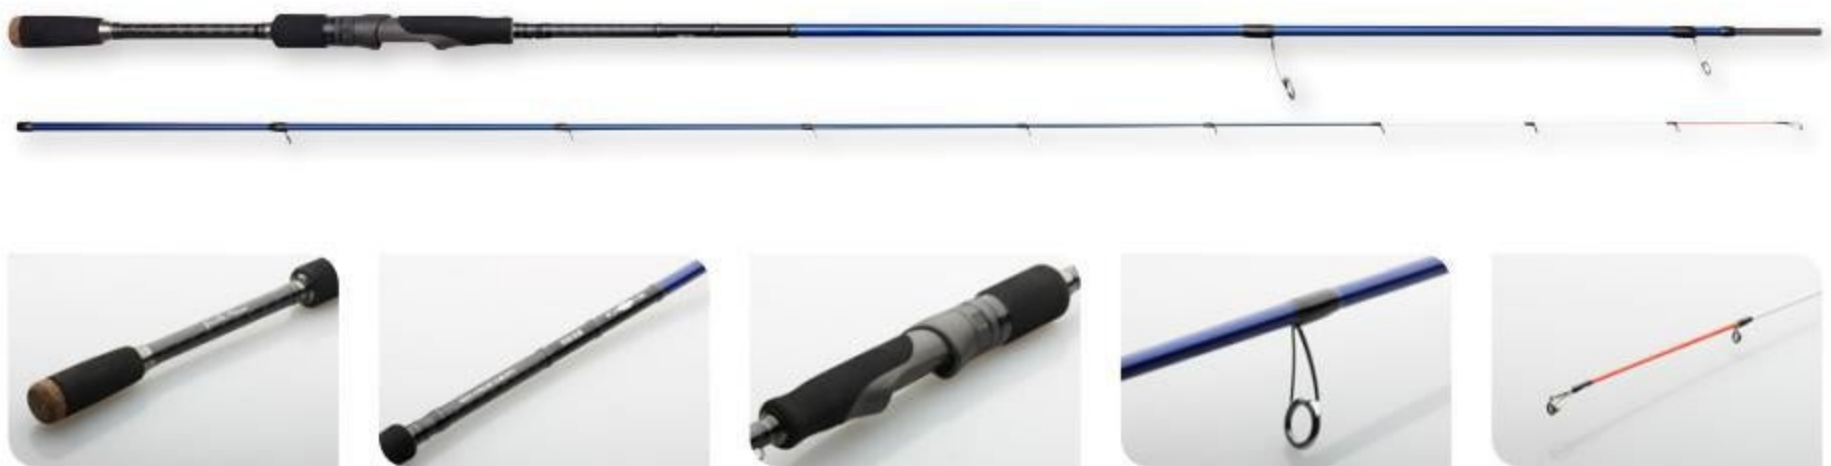

SGS6 LIGHT GAME

Product Code: SGQ126

Who said fishing light meant you could only catch small ones? Fish all styles of small hard lures and soft lures flawlessly with the SGS6 Light Game range of rods. Offering remarkable casting ability, instant hook setting and the ability to fight even larger fish, these versatile rods are in a class of their own.

- Fuji stainless steel SiC K guides
- Fuji reel seat
- Extra sensitive finesse blanks
- Toray 40T carbon
- Maximum long cast and line management guide setting
- High quality EVA handles
- Deluxe rod bags

ITEM NO.	LENGTH FT/INCH	LENGTH	ACTION	CASTING WEIGHT	POWER CLASS	PE LINE CLASS	SECTIONS	WEIGHT	TRANSPORT LENGHT	PRICE
74918	8'	2.43M	F	3-12G	L	0.4-0.8	2SEC	113G	130CM	-
74919	9'	2.74M	F	4-16G	ML	0.4-0.8	2SEC	131G	144CM	-

Trade Unit 1