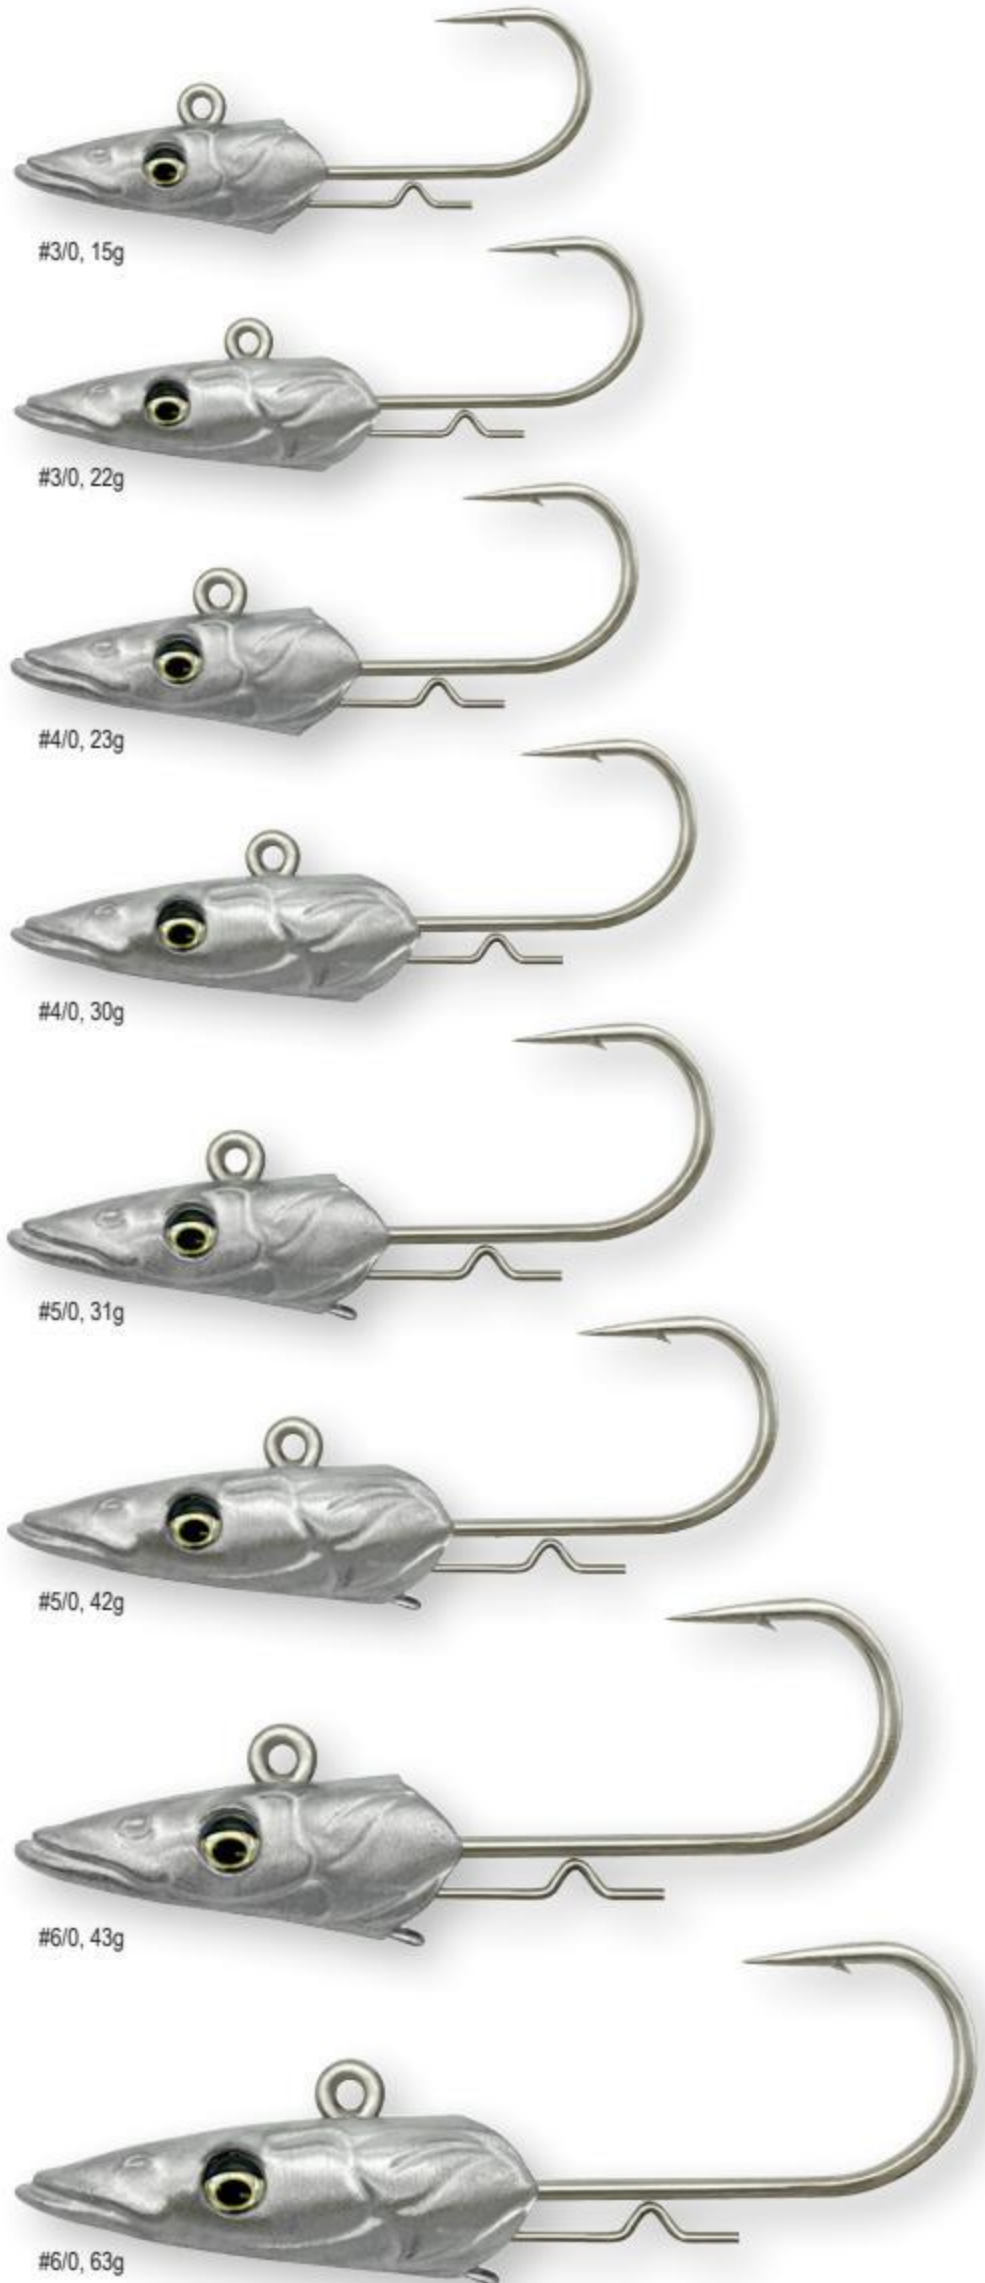

SANDEEL V2 JIGHEAD

Product Code: SGT062

The unique design of these darting jig heads ensures a perfect action – the lure rolls seductively on the retrieve and darts when jigging. The Pro Peg body holder makes it possible to peg the body to the head with a toothpick, creating a very simple and secure hold.

- Super realistic details
- Dart and roll jig head design
- Carbon steel forged hook in tin finish #3/0 4/0 5/0 6/0
- Pro Peg body holder for effective hold
- Toothpicks supplied for Pro Peg mount

ITEM NO.	HOOK SIZE	WEIGHT	FITS TAIL	SINK RATE	PCS	PRICE
72524	#3/0	15G	9.5CM	NEUTRAL	3PCS	-
72525	#3/0	22G	9.5CM	NEUTRAL	3PCS	-
72526	#4/0	23G	11CM	NEUTRAL	3PCS	-
72527	#4/0	30G	11CM	NEUTRAL	3PCS	-
72528	#5/0	31G	12.5CM	NEUTRAL	3PCS	-
72529	#5/0	42G	12.5CM	NEUTRAL	3PCS	-
72530	#6/0	43G	14CM	NEUTRAL	3PCS	-
72531	#6/0	63G	14CM	NEUTRAL	3PCS	-

Trade Unit: 5

NEW
AVAILABLE NOW