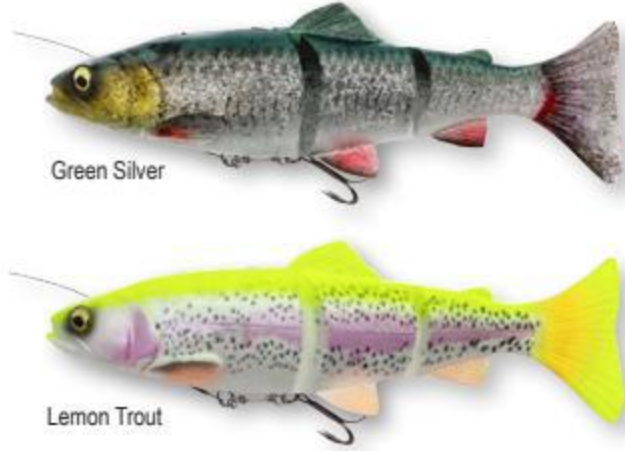

25cm, 180g  
25cm, 193g

Green Silver

Lemon Trout

**4D LINE THRU TROUT**

Product Code: SGK023

With incredibly detailed Photo Chrome skin print and a strike enticing scent, we have created the 4th dimension with our 4D Line Thru trout. This lure is just so lifelike that the predator fish won't be able to resist making a fully committed attack when they see it. Each lure colour has been extensively designed, tested and fine-tuned to perfection, and the added scent will give you the edge when conditions are tough.