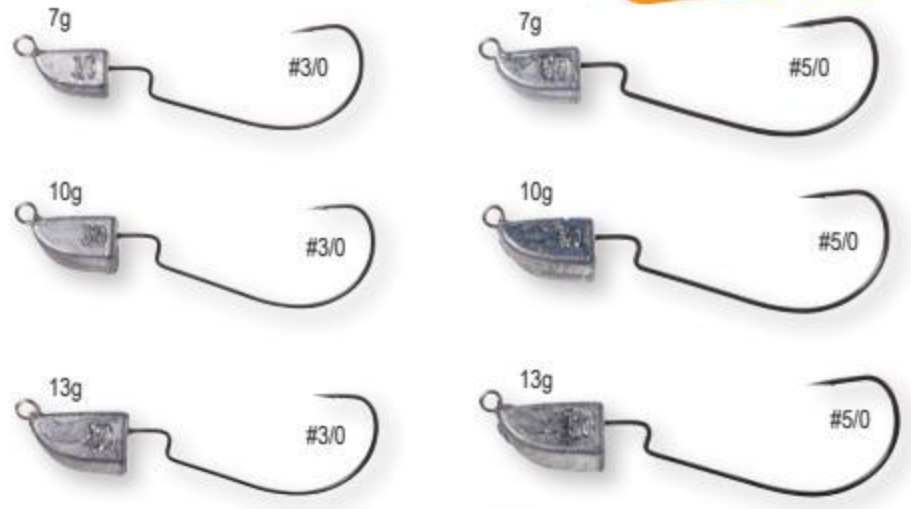

SWIM EWG JIGHEAD

Product Code: SGT106

Precision moulded swimming heads with sizes perfect for a whole range of medium soft lures. The shape of the head in combination with the Extreme Wide Gape (EWG) hook, helps the lure swim perfectly through weeds and snags. The design also provides a super rolling swimming action with paddle tail lures and a great swim action on crayfish and creature baits.

Featuring ultra-sharp, forged high carbon steel wire hooks with nano points and micro barbs in Super Slide finish. Each hook size has also been carefully designed with the perfect wire diameter for optimised strength and penetration.

ITEM NO.	HOOK SIZE	WEIGHT	PCS	PRICE
74431	#3/0	5G	3PCS	-
74432	#3/0	7G	3PCS	-
74433	#3/0	10G	3PCS	-
74434	#5/0	7G	3PCS	-
74435	#5/0	10G	3PCS	-
74436	#5/0	13G	3PCS	-

Trade Unit 1

NEW
AVAILABLE
JANUARY 1ST 2022