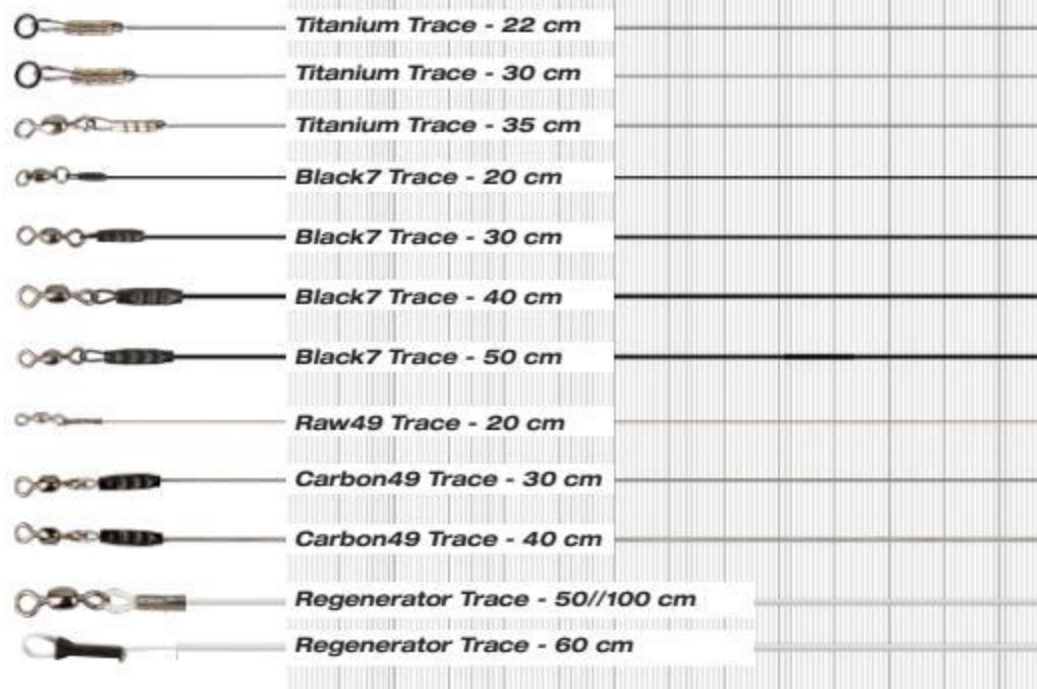

Titanium⁷

1X7 TITANIUM TRACES

Product Code: SGT026

ITEM NO.	LENGTH	DIAMETER	BREAKING STRENGTH	PCS	PRICE
61769	20CM	0.30MM	7KG 15.5LBS	2PCS	-
61770	30CM	0.40MM	13KG 28.5LBS	2PCS	-
61771	30CM	0.60MM	23KG 50.5LBS	2PCS	-

Trade Unit 5

Titanium⁷

1X7 TITANIUM SPIN TRACE

Product Code: SGT027

Soft and super flexible seven-strand Titanium all-round pike traces, for soft and hard lures, double crimped with swivel and spring carbon steel needle snaps.

SG 1x7 Titanium spin trace 40cm 0.40mm 15kg needlesnap/swivel

- Two pieces per pack

ITEM NO.	LENGTH	DIAMETER	BREAKING STRENGTH	PCS	PRICE
54876	35CM	0.40MM	15KG 33LBS	2PCS	-

Trade Unit 5

Titanium 1

Titanium 1

SINGLE STRAND TITANIUM JERKBAIT TRACE

Product Code: SGT024

Titanium single-strand traces, securely double crimped, matched with solid steel rings and spring carbon steel needle snaps.

For use with smaller jerkbaits such as the Jerkster90, 63 etc.
SG Titanium Jerkbait Trace 22cm 0.5mm 20kg Needle Snap

- Two pieces per pack

For the jerkbaits like Jerksters, Freestylers, deviators etc.
SG Titanium Jerkbait Trace 30cm 0.7mm 25kg Needle Snap

- Two pieces per pack

ITEM NO.	LENGTH	DIAMETER	BREAKING STRENGTH	PCS	PRICE
54874	22CM	0.50MM	20KG 44LBS	2PCS	-
54875	30CM	0.60MM	25KG 55LBS	2PCS	-

Trade Unit 5

Black⁷

BLACK7 TRACE

Product Code: SGT028

Ultra-strong, seven-strand stainless steel wire, coated with a strong black copolymer, for superb abrasion resistance. Perfectly sized swivel and spring steel needle snap, for hard or soft lures. An ideal pike trace.

- Three pieces per pack

ITEM NO.	LENGTH	DIAMETER	BREAKING STRENGTH	PCS	PRICE
54862	20CM	0.35MM	7KG 15.5LBS	3PCS	-
54863	30CM	0.45MM	11KG 24LBS	3PCS	-
54864	40CM	0.60MM	25KG 55LBS	3PCS	-
54865	50CM	0.60MM	25KG 55LBS	2PCS	-

Trade Unit 5

Raw⁴⁹

RAW49 UNCOATED TRACE