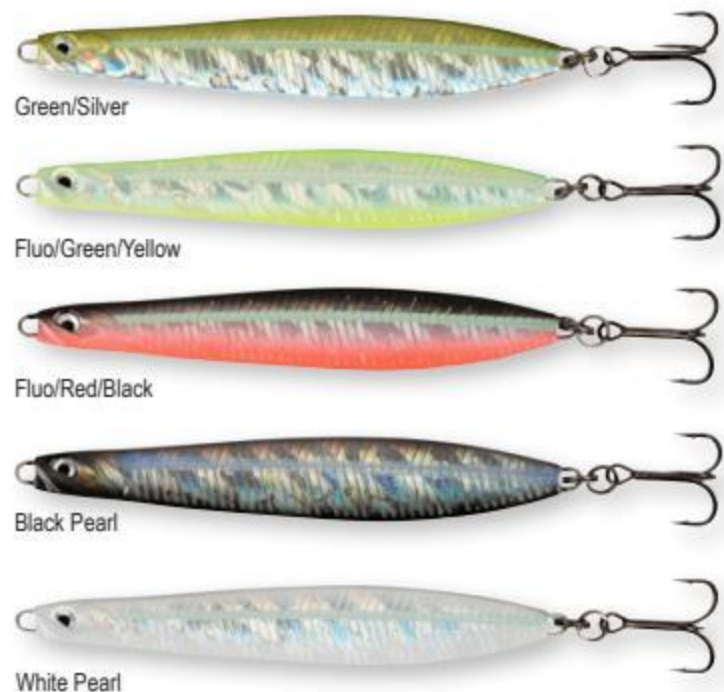

Trade Unit 5