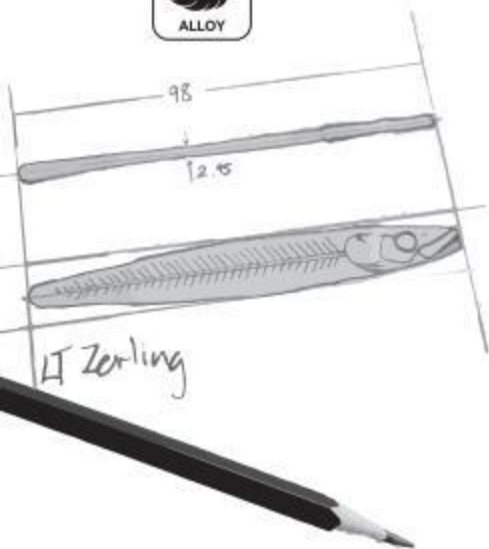

Trade Unit 5

Brown Copper Red Dots

Sandeel Copper Orange Dots

Fluo Green Red Dots

**LT ZERLING**

Product Code: SGK256

A long, slender, knife blade-shaped Line Thru lure in super light zinc alloy material. This lure imitates a sandeel perfectly and will start to rotate away from the centerline immediately on spin-stop, triggering hard strikes. The lure is designed for long distance casting. Supplied with super sharp SGY treble hooks.