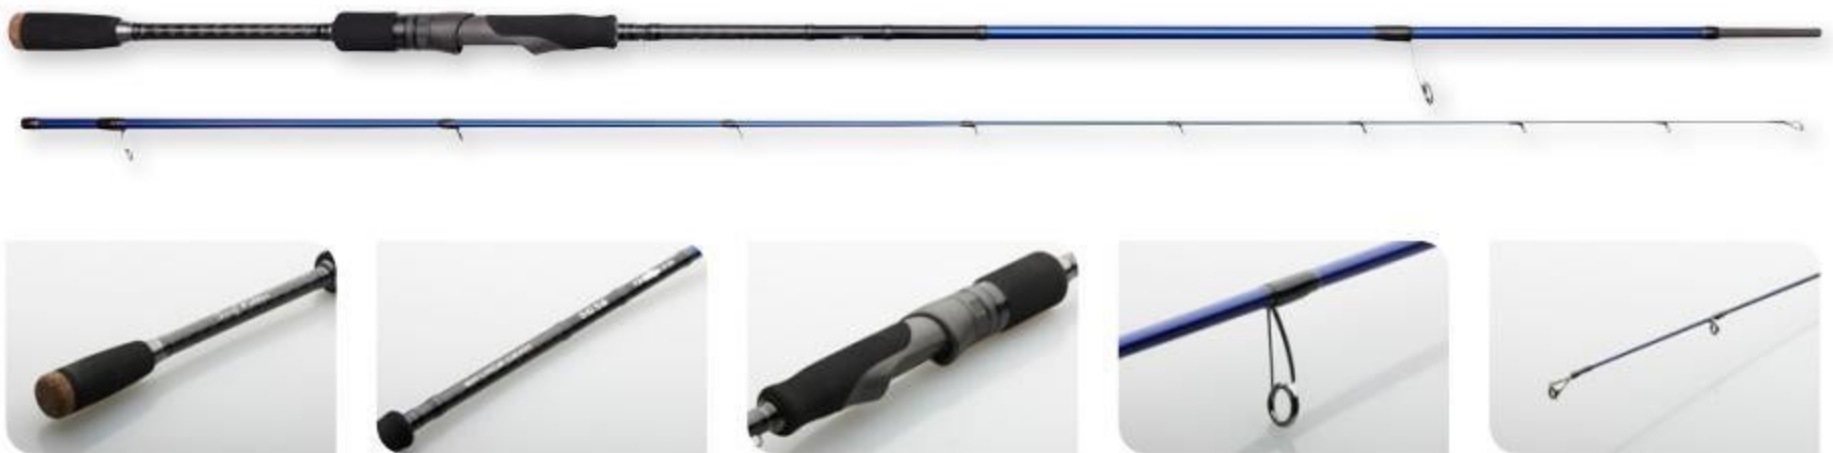

SGS6 TOPWATER & SOFTLURE

Product Code: SGQ133

Perfect your topwater lure and soft lure fishing with the unmatched performance of the SGS6 Topwater and Soft Lure rods. This collection allows you to fish walk-the-dog style with ease and jerk your soft lure with impressive precision thanks to extra fast and sharp action blanks. Reduced butt lengths help to minimise wrist impact and maximise the above handle rod length, which helps you to achieve longer and more accurate casts, as well as giving more blank length to fight the fish. Ideal for many situations, these rods are particularly good for sea bass and wading.

- Fuji stainless steel SiC K guides
- Fuji reel seat
- Supreme sharp action blanks
- Toray 40T carbon
- Maximum long cast and line management guide setting
- High quality EVA handles
- Deluxe rod bags

ITEM NO.	LENGTH FT/INCH	LENGTH	ACTION	CASTING WEIGHT	POWER CLASS	PE LINE CLASS	SECTIONS	WEIGHT	TRANSPORT LENGTH	PRICE
74922	7'7"	2.32M	XF	7-25G	ML	0.6-1.0	2SEC	120G	122CM	-
74923	7'7"	2.32M	XF	10-35G	M	0.8-1.2	2SEC	131G	122CM	-

Trade Unit 1