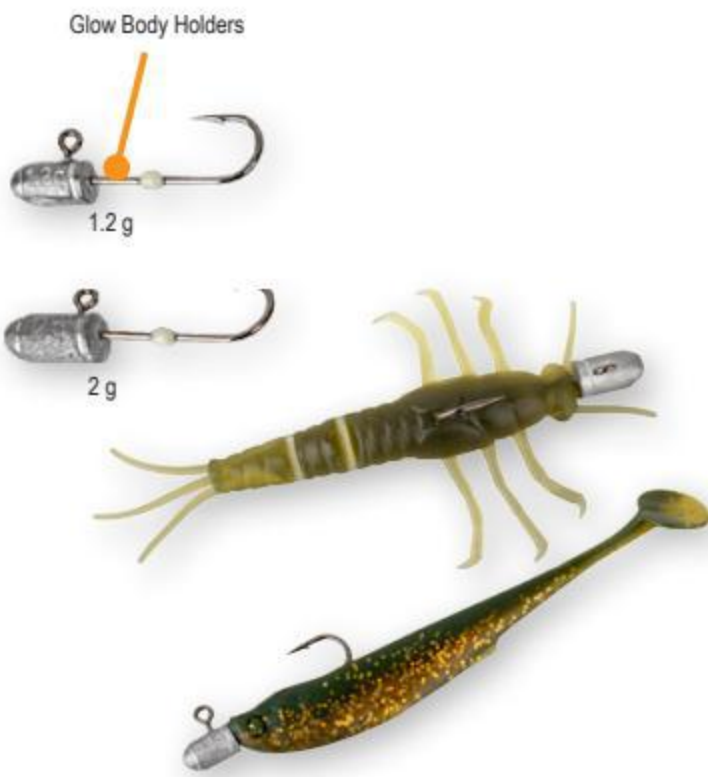

NEW
AVAILABLE NOW

CRAZY BLADE JIG HEAD

Product Code: SGT097

Things are about to get crazy in your local fishing waters thanks to these innovative bladed jig heads with Pro Peg body holders and ultra-sharp carbon steel hooks. The stainless steel blades have a hexagon stamped pattern for enhanced strength and improved action. Perfect for use with V-tails or paddle tail soft lures.

- Hexagon stamped blade
- Pro Peg soft lure body holder
- Ultra-sharp carbon steel 1X BN hooks

ITEM NO.	HOOK SIZE	WEIGHT	PCS	PRICE
74016	#3/0	5G	3PCS	-
74017	#3/0	7G	3PCS	-
74018	#4/0	9G	3PCS	-

Trade Unit 5

MICRO DART KIT

Product Code: SGT047

Perfect for the 3D Fry and the 3D PVC mayfly – ultra sharp, yet strong #8 hook.

- Five pieces per pack

ITEM NO.	HOOK SIZE	WEIGHT	PCS	COLOR	PRICE
55129	8	1.2G	5PCS	UNPAINTED	-
55130	8	2G	5PCS	UNPAINTED	-

Trade Unit 5