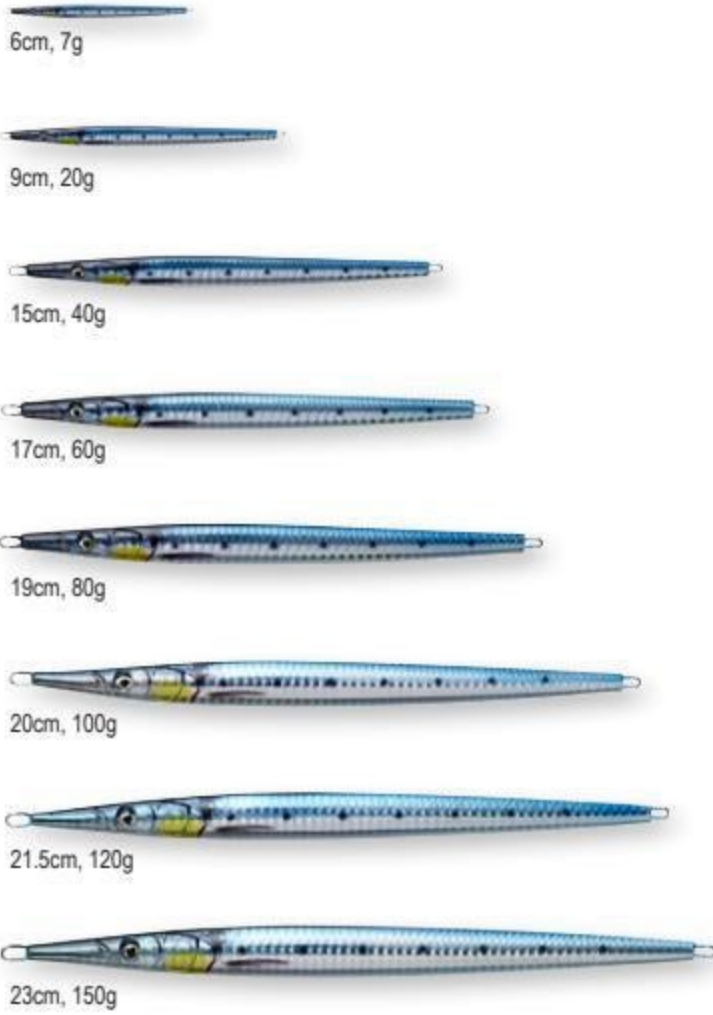

ITEM NO.	LENGTH	WEIGHT	SINK RATE	COLOR	PRICE
63969	19CM	80G	SINKING	NEEDLEFISH PHP	-
63970	19CM	80G	SINKING	SARDINE PHP	-
63971	19CM	80G	SINKING	GLOW ZEBRA PHP	-
63972	19CM	80G	SINKING	PINK FLASH GLOW DOTS PHP	-
63973	19CM	80G	SINKING	BARRACUDA PHP	-
73223	19CM	80G	SINKING	MACKEREL AYU PHP	-
73224	19CM	80G	SINKING	PINK BELLY SARDINE	-
73225	19CM	80G	SINKING	FULL GLOW	-
63974	20CM	100G	SINKING	NEEDLEFISH PHP	-
63975	20CM	100G	SINKING	SARDINE PHP	-
63976	20CM	100G	SINKING	GLOW ZEBRA PHP	-
63977	20CM	100G	SINKING	PINK FLASH GLOW DOTS PHP	-
63978	20CM	100G	SINKING	BARRACUDA PHP	-
73226	20CM	100G	SINKING	MACKEREL AYU PHP	-
73227	20CM	100G	SINKING	PINK BELLY SARDINE	-
73228	20CM	100G	SINKING	FULL GLOW	-
63979	21.5CM	120G	SINKING	NEEDLEFISH PHP	-
63980	21.5CM	120G	SINKING	SARDINE PHP	-
63981	21.5CM	120G	SINKING	GLOW ZEBRA PHP	-
63982	21.5CM	120G	SINKING	PINK FLASH GLOW DOTS PHP	-
63983	21.5CM	120G	SINKING	BARRACUDA PHP	-
63984	23CM	150G	SINKING	SARDINE PHP	-
63985	23CM	150G	SINKING	GLOW ZEBRA PHP	-
63986	23CM	150G	SINKING	PINK FLASH GLOW DOTS PHP	-

Trade Unit 5