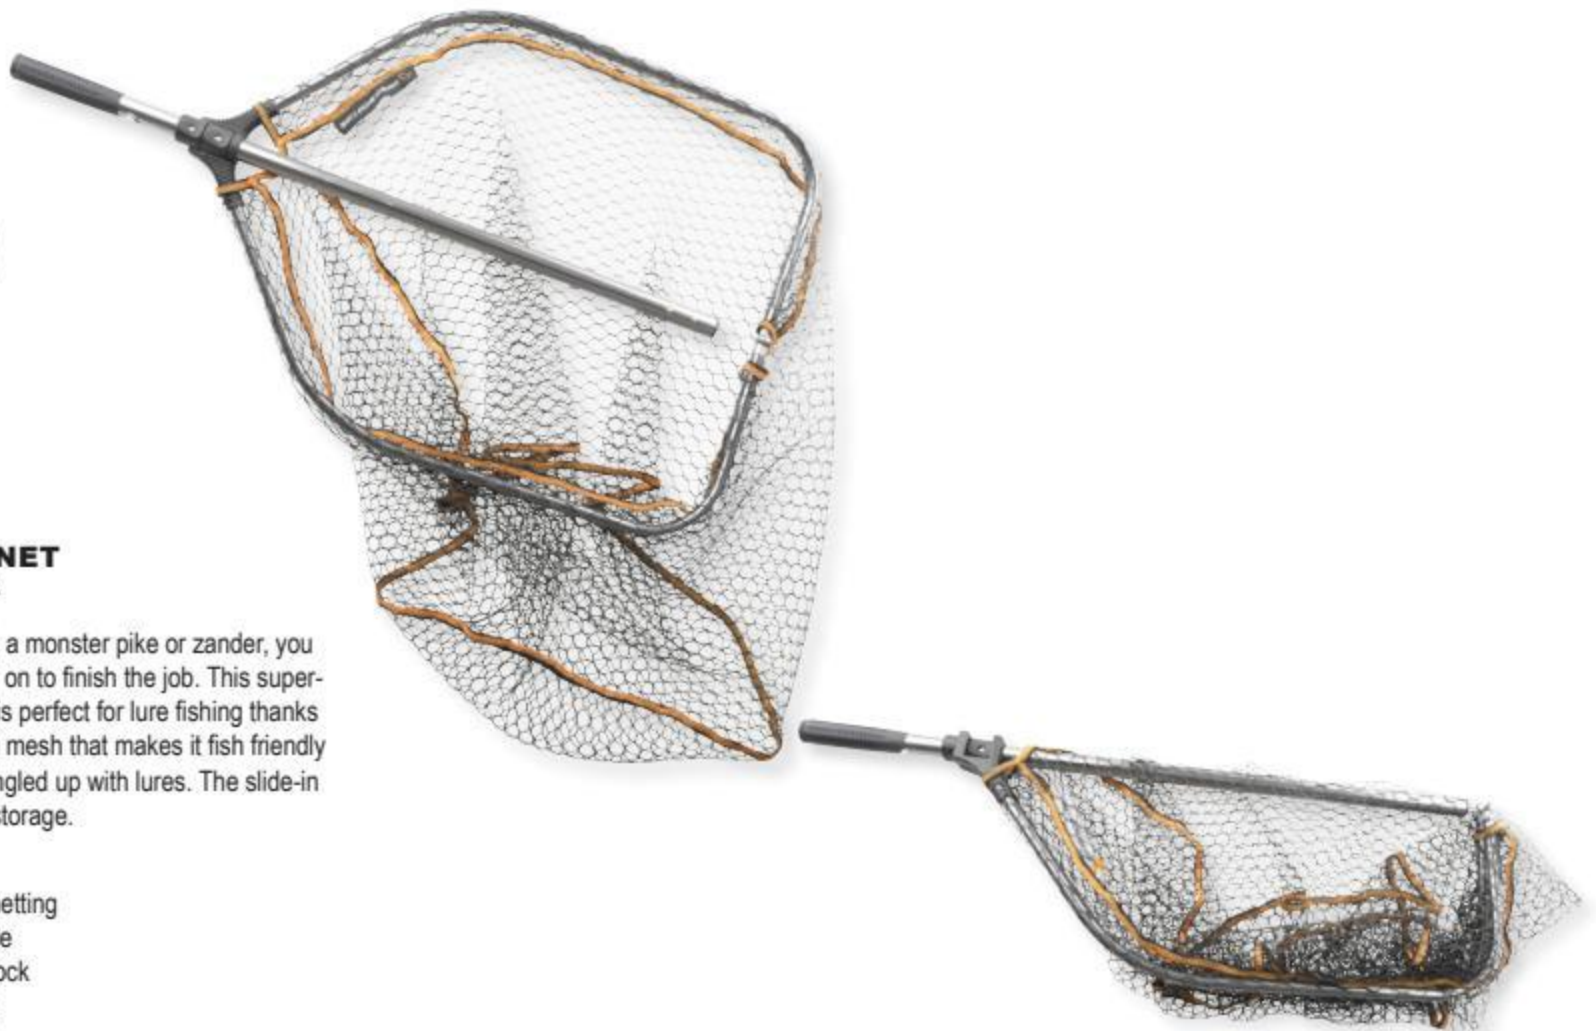

PRO FOLDING NET DLX

Product Code: SGN016

After a tense battle with a monster pike or zander, you need a net you can rely on to finish the job. This super-strong and durable net is perfect for lure fishing thanks to its rubberised, 20mm mesh that makes it fish friendly and less likely to get tangled up with lures. The telescopic handle offers you reliable reach from 80cm to 130cm on the large size and 100cm to 140cm on the extra-large size. It even has a laser engraved ruler for measuring your catch.

- Full aluminium frame
- Extra-large rubber mesh netting
- 20cm rubber mesh netting
- Slide and click handle
- Twin spring handle lock
- Great for lure fishing
- Laser engraved ruler

ITEM NO.	TYPE	SIZE	HANDLE LENGTH	DIMENSIONS	MESH DIAMETER	MATERIAL	TRANSPORT LENGTH	PRICE
71104	FOLDABLE	L	84CM	65X50X55CM	20MM	RUBBER	84CM	-
71105	FOLDABLE	XL	105CM	85X70X80CM	20MM	RUBBER	105CM	-

Trade Unit 1

20MM MESH