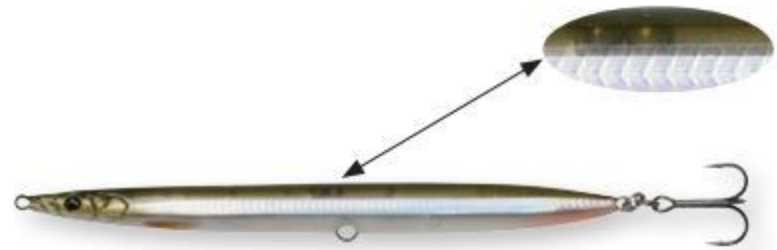

SANDEEL PENCIL

Product Code: SGK095

Based on a 3D scan of a real sandeel, this pencil lure swims with a seducing slim s-curve action with its head slightly up. On the stop, the lure flutters and rolls backwards triggering hard strikes. The lure has a built-in rattle chamber that sends out a loud clicking sound when twitched. Extreme long cast design for amazing water coverage. Supplied with both a single and a treble hook, with the option to add the treble hook to the belly as well.

- 3D scanned details
- Long-cast design
- Seducing slim s-curve action
- Belly hook option
- Loud rattle
- Super sharp Y-treble hook and wide gape single supplied
- Hooks 90mm : Y-treble #8
- Hooks 125mm Y-treble #5, wide gape single #3/0

ITEM NO.	LENGTH	WEIGHT	SINK RATE	COLOR	PRICE
71423	9CM	13G	SINKING	SANDEEL	-
71424	9CM	13G	SINKING	SANDEEL GHOST	-
71425	9CM	13G	SINKING	BLACK/SILVER	-
71426	9CM	13G	SINKING	MOTOR OIL UV	-
71427	9CM	13G	SINKING	BLACK/RED	-
71428	9CM	13G	SINKING	MATT WHITE TOBIS	-
71429	9CM	13G	SINKING	BLACK/COPPER	-
71430	9CM	13G	SINKING	BLUE/SILVER UV	-
63824	12.5CM	19G	SINKING	SANDEEL	-
63825	12.5CM	19G	SINKING	SANDEEL GHOST	-
63826	12.5CM	19G	SINKING	BLACK/SILVER	-
63827	12.5CM	19G	SINKING	MOTOR OIL UV	-
63828	12.5CM	19G	SINKING	BLACK/RED	-
63829	12.5CM	19G	SINKING	MATT WHITE TOBIS	-
63830	12.5CM	19G	SINKING	BLACK/COPPER	-
63831	12.5CM	19G	SINKING	BLUE/SILVER/UV	-

Trade Unit 5