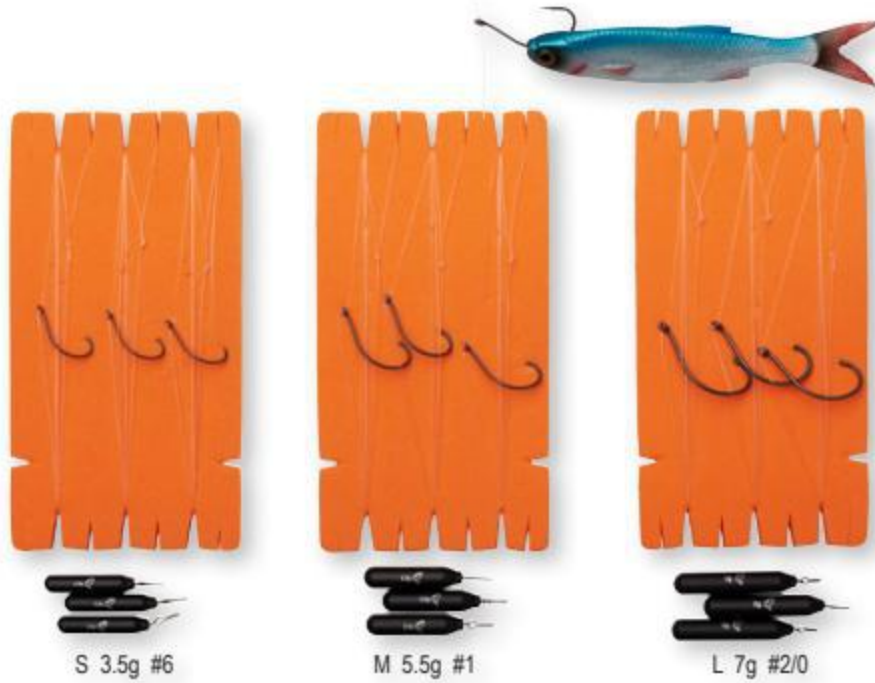

DROPSHOT RIG KITS

Product Code: SGT080

Finesse dropshot rigs tied with soft, 100 per cent flourocarbon and featuring super-sharp carbon steel hooks.

- 1m 100 per cent soft flourocarbon rigs
- Stealth black brass weights
- Super-sharp carbon steel hooks

ITEM NO.	SIZE	BREAKING STRENGTH	LINE	PCS	PRICE
71921	S #6	4.5KG	0.26MM FC	3PCS	-
71922	M #1	4.5KG	0.26MM FC	3PCS	-
71923	L #2/0	6KG	0.30MM FC	3PCS	-

Trade Unit 5