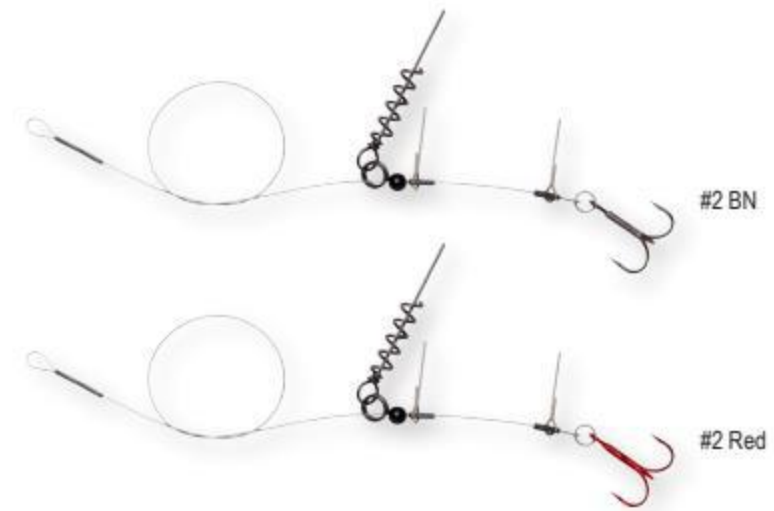

LINE-THRU CORKSCREW RIG

Product Code: SGT053

For use with our loose body swimbaits. The rig allows the soft lure to run up the trace upon hook up, ensuring reliable hook holds and less lost fish.

- Carbon49 wire
- Ultra sharp SGY 1X trebles, one red, one black nickel
- Stainless steel corkscrew and belly spikes
- Strong forged splitrings

Carbon49

ITEM NO.	HOOK SIZE	LENGTH	BREAKING STRENGTH	PCS	PRICE
72241	2X#1	40CM	22KG	2PCS	-
72242	#2	30CM	22KG	2PCS	-
72243	2X#1/0	45CM	31KG	2PCS	-
72244	#1	40CM	22KG	2PCS	-

Trade Unit 5