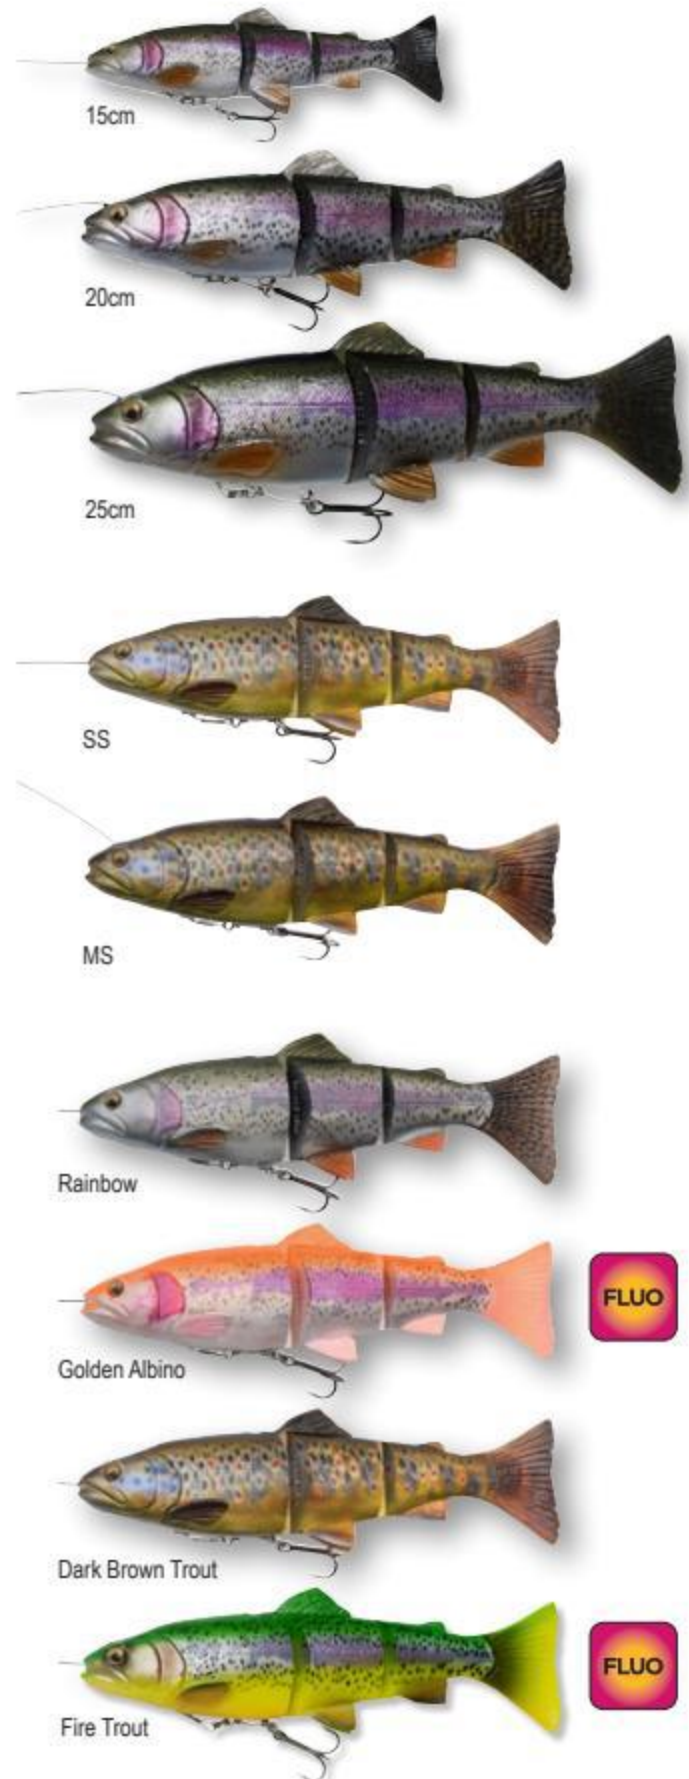

Carbon49

4D LINE THRU TROUT

Product Code: SGK023

With incredibly detailed Photo Chrome skin print and a strike enticing scent, we have created the 4th dimension with our 4D Line Thru trout. This lure is just so lifelike that the predator fish won't be able to resist making a fully committed attack when they see it. Each lure colour has been extensively designed, tested and fine-tuned to perfection, and the added scent will give you the edge when conditions are tough.

The lure is designed with a larger Line Thru channel, making it easier to change the trace – it comes pre-rigged with the Carbon49 wire trace, mounted with the line modifier clip. The lure has a realistic s-curve swimming action that only adds to the overall realism of this incredible lure.

- 4D Photo Chrome skin print
- Strike-triggering scent
- Easy-change Line Thru system
- Pre-rigged with Carbon 49 wire modifier rig and SGY 1X BN hook