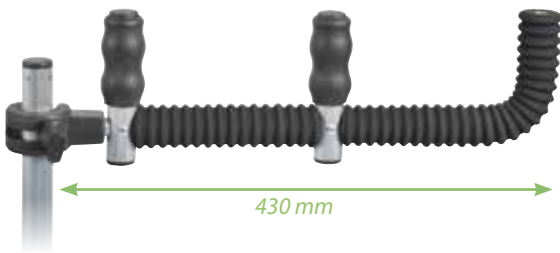

SUPPORT MULTI-FONCTIONS 430 mm
Multi-functional support 430 mm