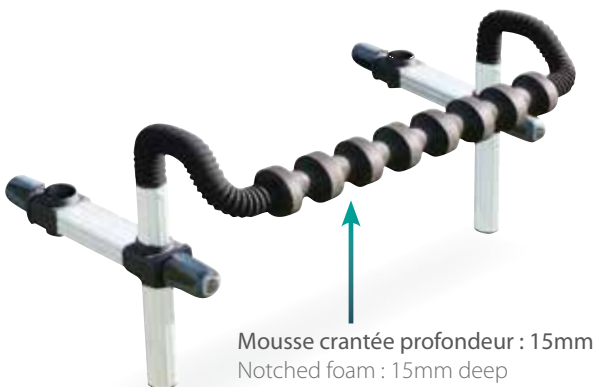

D36 **KIT BARRE REPOSE CANNE STRIÉE + BARRES DE LIAISONS 160 mm**
Striated pole support kit + 160 mm connection arms

Ref. 104057 01001008530104057	120.00 €