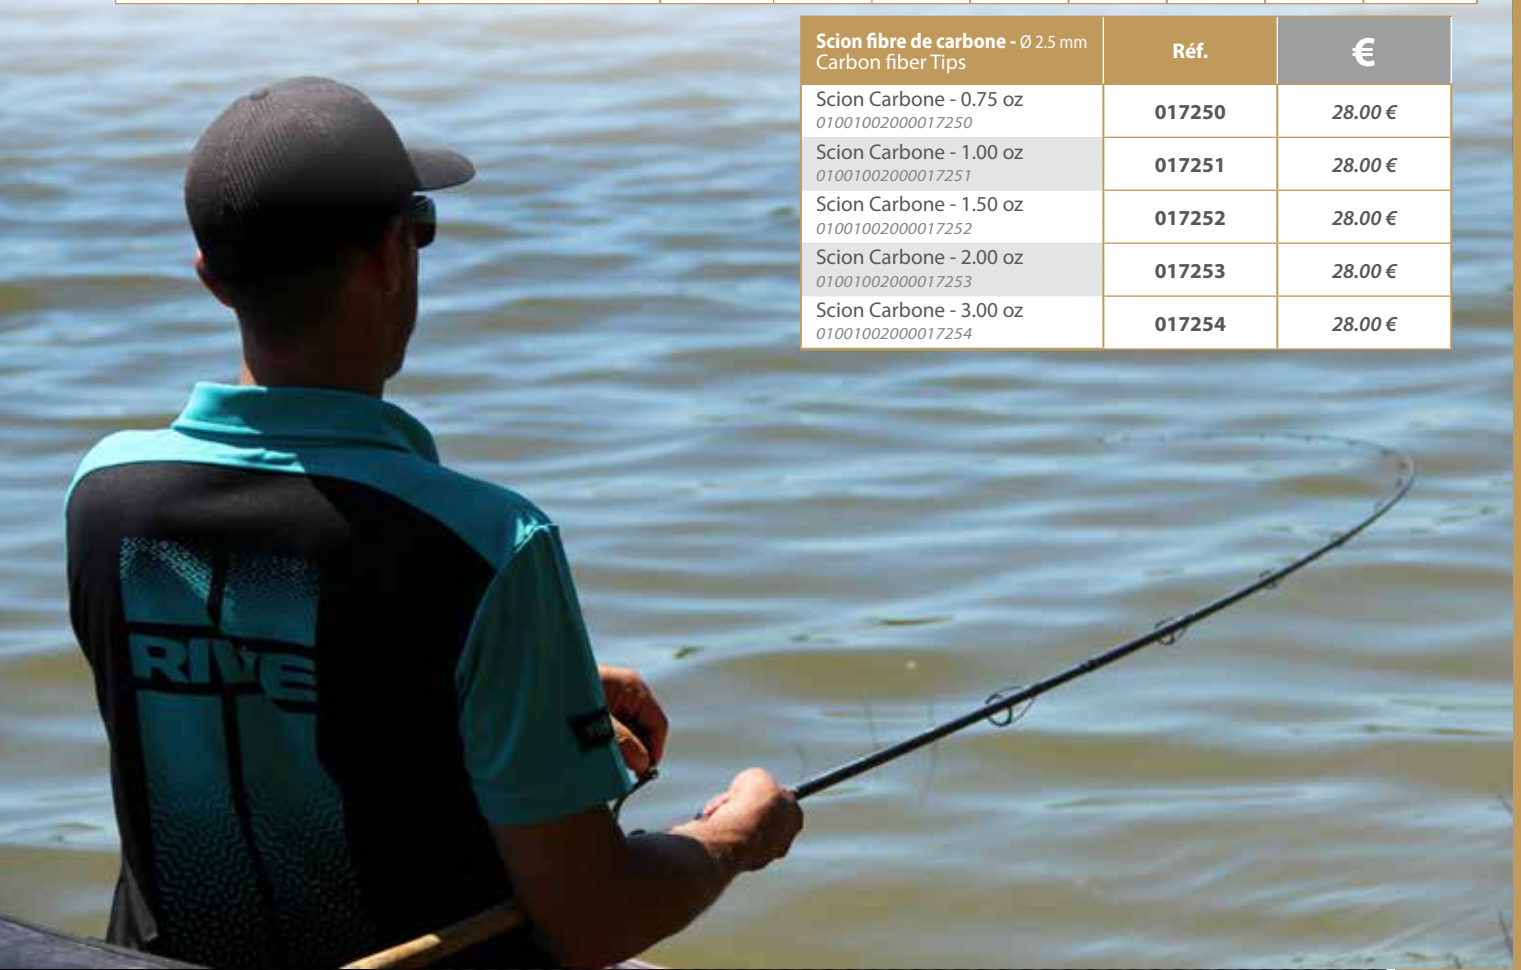

R-FEEDER SUPER SOFT	Scions inclus Included tips	Réf.	L. ←---→	□	gr	X	🔄	🪝	€
R-FEEDER SUPER SOFT 330 01001019100017235	x1 scion carbone 1.00 oz x1 scion carbone 2.00 oz	017235	3.30 m 11'	1.67 m	128 g	2+1	10 / 50 g	15	249.00 €
R-FEEDER SUPER SOFT 350 01001019900017240	x1 scion carbone 1.00 oz x1 scion carbone 2.00 oz	017240	3.50 m 11.5'	1.77 m	132 g	2+1	10 / 50 g	15	259.00 €
R-FEEDER SUPER SOFT 370 01001020900017245	x1 scion carbone 1.00 oz x1 scion carbone 2.00 oz	017245	3.70 m 12.2'	1.87 m	148 g	2+1	10 / 50 g	16	269.00 €

Scion fibre de carbone - Ø 2.5 mm Carbon fiber Tips	Réf.	€
Scion Carbone - 0.75 oz 01001002000017250	017250	28.00 €
Scion Carbone - 1.00 oz 01001002000017251	017251	28.00 €
Scion Carbone - 1.50 oz 01001002000017252	017252	28.00 €
Scion Carbone - 2.00 oz 01001002000017253	017253	28.00 €
Scion Carbone - 3.00 oz 01001002000017254	017254	28.00 €