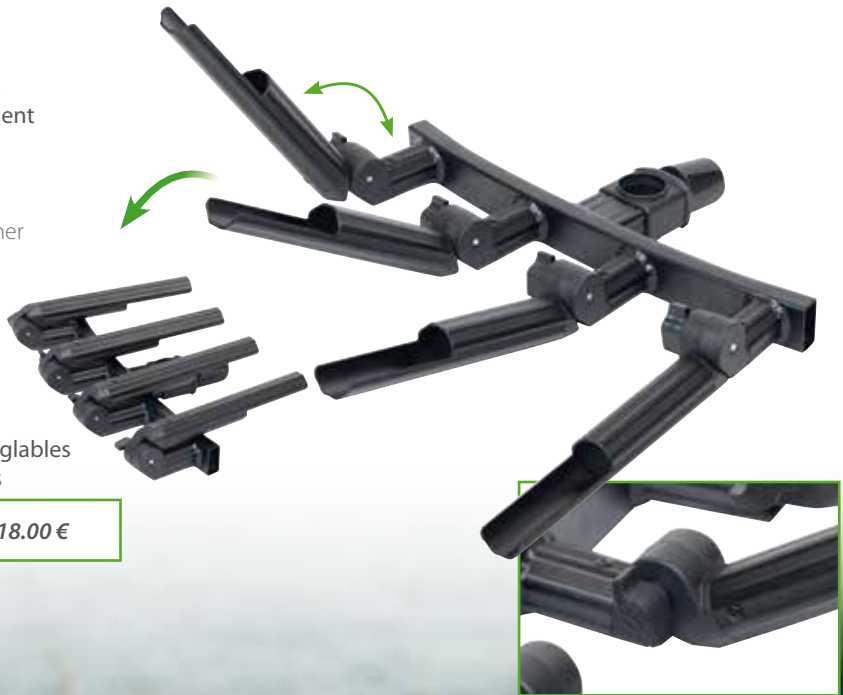

BRAS FEEDER SMART 570mm

Smart Feeder Arm 570 mm

D25	Ref. 165107 01001002910165107	41.00 €
D36	Ref. 165117 01001003275165117	46.00 €

- Facile à mettre en place (D25 & D36)
- Léger et rigide
- Protection mousse
- Faible encombrement

- Easy to install (D25 & D36)
- Light and rigid
- Foam protection
- Small footprint

- Base en arc de cercle pour écarter les moulinets
- 4 supports avec position réglable individuellement
- Réglage par crans
- Facilement repliable

- Circular arc base to keep away reels from each other
- 4 supports with individual setting
- Adjustment elbow with notches
- Easily foldable