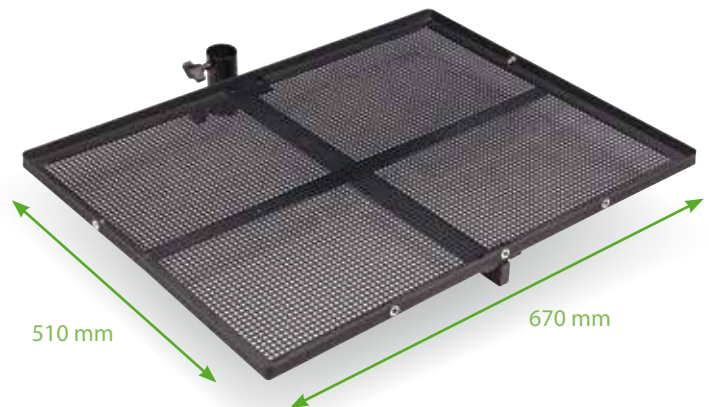

The strong aluminium frame allow you to load the side tray on all the workable surface without to be afraid of warping. The mesh allow the water to go through but it prevent the small objets to fall.

The fixation system with 2 screw and internal plate prevent the damage to the legs of the seatboxes and maintain the side tray on a better contact surface.

Available in D36, they are compatible with the standard RIVE awning.

Attachement inox haute résistance avec 2 points de serrage
Strong stainless steel attachment with 2 screwing point

DESSERTE 1 POINT XL 490 x 390 mm
Single point Side Tray XL - 490 x 390 mm

Ref. 103027
01001006500103027

92.00 €

DESSERTE 1 POINT XXL 670 x 510 mm
Single point Side Tray XXL - 670 x 510 mm

Ref. 103028
01001009170103028

129.00 €

DESSERTES | SIDE TRAYS

ACCESSOIRES

STORES POUR DESSERTES