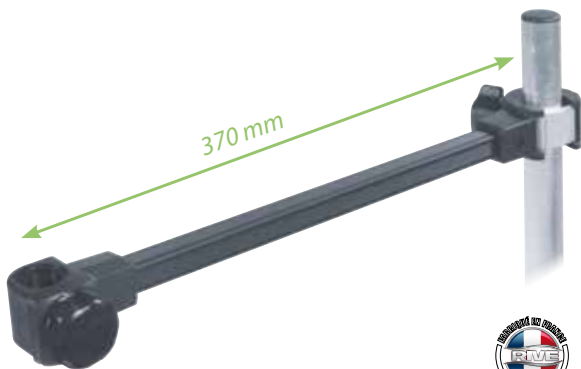

D25	Ref. 702610 01001001855702610	25.45 €
D36	Ref. 104015 01001002185104015	31.00 €

SUPPORTS PARAPLUIES | UMBRELLA/BROLLY SUPPORTS

SUPPORT PARAPLUIE Entre-axe 370 mm Ø 20>16mm
 Brolly arm 370 mm Ø 20>16mm