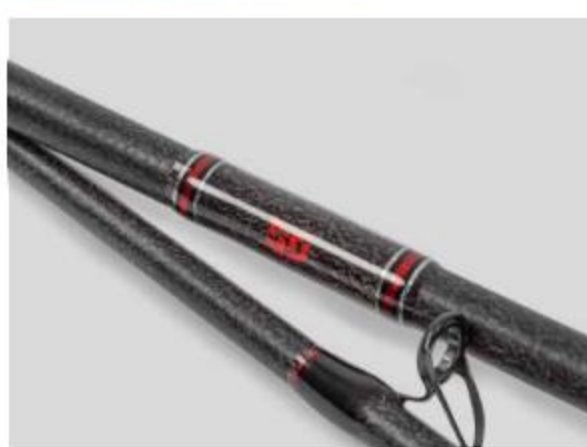

Model shown: BFS 1-10g

SO SOLID

SO SOLID RODS

The So Solid range uses solid carbon tips to ensure an ultra-fast action with unrivalled sensitivity. Even the most gentle bites will register, especially when using very light lures. Not only do solid tips provide great feedback, they are also a better design when using ultra-light fishing techniques like Dropshot, Carolina rigs and small crankbaits. What's more, the solid tips are mega durable, withstanding much more abuse than standard hollow tip rods. Features soft touch EVA grip with carbon 'sensitivity' spots for your hands to feel bites even sooner.

CODE	DESCRIPTION	BARCODE	QTY	RRP
Z0680012	So Solid - 8' 3-15g	5 056317 708134	1	69,99 €
Z0680013	So Solid - 7' 10-45g	5 056317 711783	1	69,99 €
Z0680014	So Solid - 8' 12-55g	5 056317 711790	1	69,99 €
Z0680015	So Solid - 6'6 BFS 1-10g	5 056317 711806	1	69,99 €