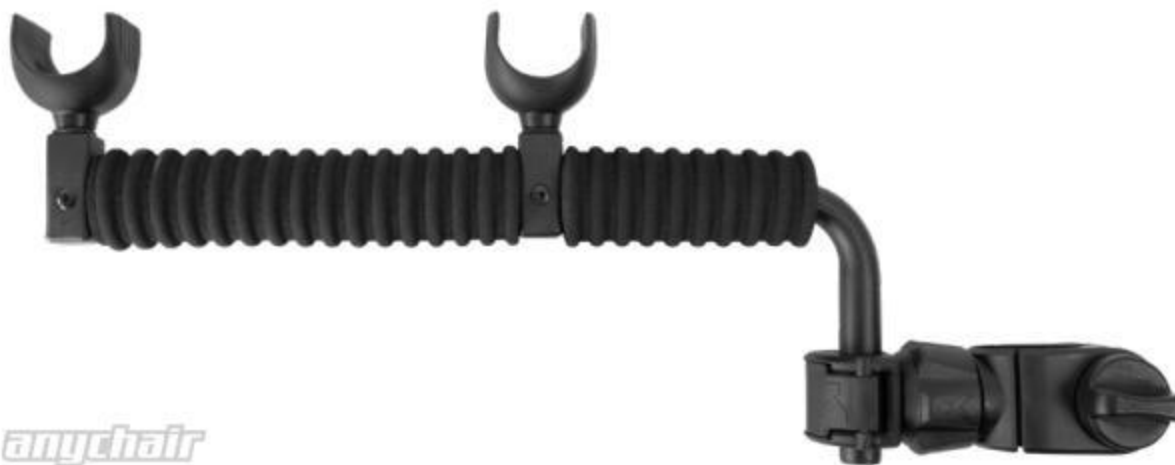

CODE	DESCRIPTION	BARCODE	QTY	RRP
K0300013	Any Chair Side Tray	5 055977 494661	2	44,99 €

anychair

TELESCOPIC FEEDER ARM

The Any Chair Telescopic Feeder Arm holds your rod steady over tough ground. No more worrying about pushing your banksticks in. Perfect for use with longer rods or to put your rod tips higher in the air. Bankstick can be removed and used separately where required.

CODE	DESCRIPTION	BARCODE	QTY	RRP
K0300014	Any Chair Telescopic Feeder Arm	5 055977 494678	2	29,99 €

anychair

SINGLE BUTT REST

The Any Chair Single Butt Rest holds the rod butt whether fishing either horizontally or vertically. Fits directly to your chair, providing a highly stable rod rest attachment.

CODE	DESCRIPTION	BARCODE	QTY	RRP
K0300015	Any Chair Single Butt Rest	5 055977 494685	2	24,99 €

anychair

TWO ROD BUTT REST

The Any Chair Two Rod Butt Rest holds two rod butts stable whether fishing either horizontally or vertically. Fits directly to your chair, providing a highly stable rod rest attachment.