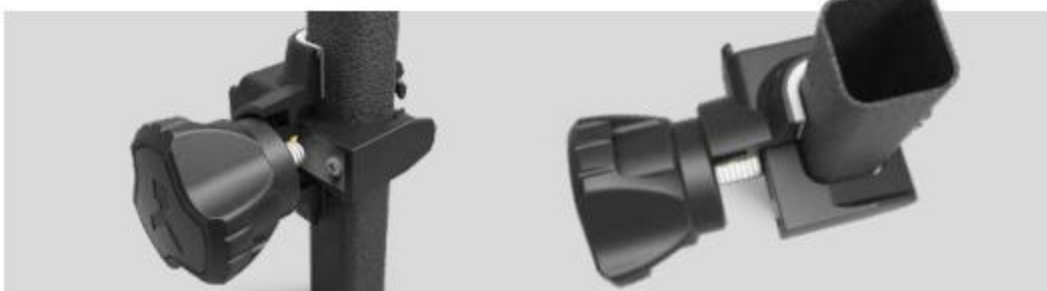

ACCESSORY CHAIR S23 - DELUXE

Our patented vertical leg design, now uses a rounded 23mm square leg design to make it easier to use than ever before. S23 improves the stability and leg adjustment system, whilst also making the chair much easier to use with chair accessories. The mattress is made from the highest quality lightweight materials, providing improved breathability and comfort.

The Deluxe model features a new reclining armrest system, where the armrest can be simply moved out of way on one or both sides. It also boasts a new telescopic leg system, for maximum adjustment.

- Unique patented vertical leg design
- Fully adjustable leg system with super stable S23 profile
- Deluxe padded mattress with central breathable panel
- Made with 600D Korum fabric and breathable mesh panels
- Quick fold lightweight frame design
- Swivelling Korum mudfoot for uneven terrain

CODE	DESCRIPTION	BARCODE	QTY	RRP
K0300023	Accessory Chair S23 - Deluxe	5 055977 498249	1	199,99 €