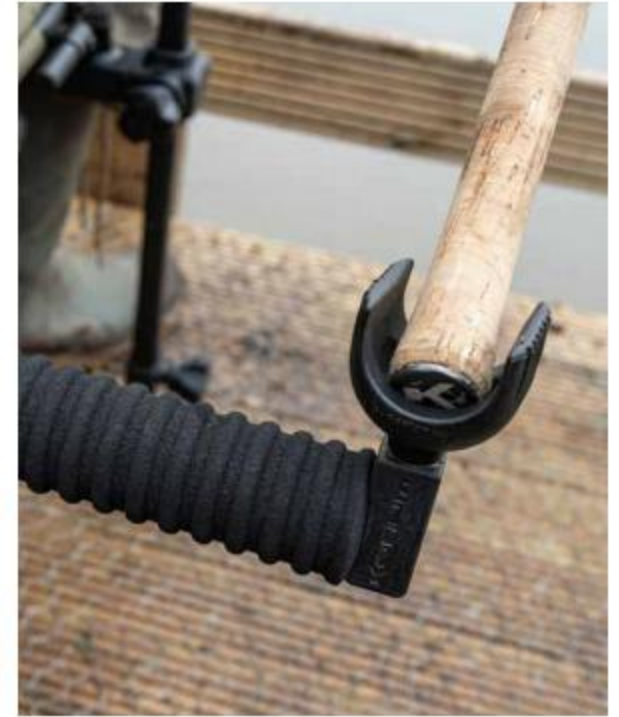

CLOTHING

Glide

GLIDE POWER FLOAT RODS

If you love nothing more than feeling the thrill of a hard-fighting fish on the float then you will love the Korum Glide rod series. The rods are built using parabolic carbon in the butt and middle sections for great fish playing action, but use high-modulus carbon in the tip for fast recovery when casting and lightning reactions when hitting fast bites. The guides are sized to enable anglers to use Glide rods with fixed spool reels or centrepins, with a larger diameter guide-set that allows you to use stronger reel line. Finished with a quality full cork handle and stunning cosmetics, these rods are equally at home on rivers and stillwaters.

CODE	DESCRIPTION	BARCODE	QTY	RRP
K0300013	Any Chair Side Tray	5 055977 494661	2	44,99 €

anychair

TELESCOPIC FEEDER ARM

The Any Chair Telescopic Feeder Arm holds your rod steady over tough ground. No more worrying about pushing your banksticks in. Perfect for use with longer rods or to put your rod tips higher in the air. Bankstick can be removed and used separately where required.

CODE	DESCRIPTION	BARCODE	QTY	RRP
K0300014	Any Chair Telescopic Feeder Arm	5 055977 494678	2	29,99 €

anychair

SINGLE BUTT REST

The Any Chair Single Butt Rest holds the rod butt whether fishing either horizontally or vertically. Fits directly to your chair, providing a highly stable rod rest attachment.