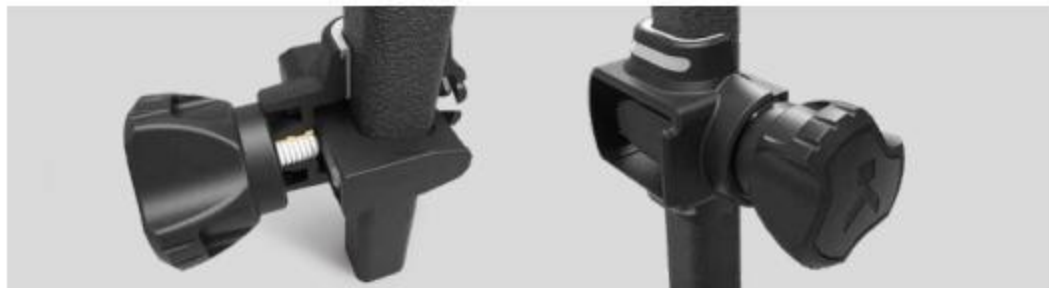

ACCESSORY CHAIR S23 - STANDARD

Our patented vertical leg design, now uses a rounded 23mm square leg design to make it easier to use than ever before. S23 improves the stability and leg adjustment system, whilst also making the chair much easier to use with chair accessories. The mattress is made from the highest quality lightweight materials, providing improved breathability and comfort.

Features non-telescopic legs, at an improved height of 50cm. Telescopic S23 legs are available to order separately.

- Unique patented vertical leg design
- Fully adjustable leg system with super stable S23 profile
- Deluxe padded mattress with central breathable panel
- Made with 600D Korum fabric and breathable mesh panels
- Quick fold lightweight frame design
- Swivelling Korum mudfoot for uneven terrain

CODE	DESCRIPTION	BARCODE	QTY	RRP
K0300022	Accessory Chair S23 - Standard	5 055977 498232	1	149,99 €