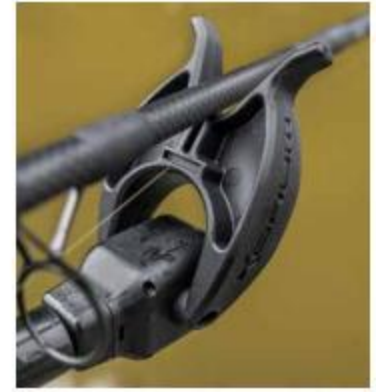

CODE	DESCRIPTION	BARCODE	QTY	RRP
K0300020	Any Chair Inserts	5 055977 494739	2	6,99 €

TRIPOD FEEDER ARM

Utilising the super strong, adjustable tripod from our popular River Tripods, we have created the ultimate chair and seatbox accessory for feeder fishing. The Tripod Feeder arm offers maximum stability with an extending feeder arm, plus two extending tripod rests to offer versatility and rigidity in abundance. Comes complete with 23mm square, 25mm round and 30mm round inserts. External clamping mechanism is 36mm. This offers versatility across a whole host of Accessory Chairs and seatbox products.

CODE	DESCRIPTION	BARCODE	QTY	RRP
K0300027	Tripod Feeder Arm	5 056317 714005	1	79,99 €

ANGLE TILT QUIVER REST

This Quiver version is a classic shape with a modern twist, offering adjustment for the angler who wants to fish accurately with a quivertip or feeder rod.

ANGLE TILT COMPACT REST

This Compact version is a great option when you want to strike quickly at shy biting species.

ANGLE TILT Y REST

This classic Y rest enables the angler to place the rod down easily, and strike freely. Ideal for float and feeder fishing.

ANGLE TILT SECURITY REST

This model features high reaching snag arms to prevent rod loss when fishing for powerful specimens.

This comprehensive range of rod rests offers everything the modern coarse angler needs for a wide variety of fishing disciplines. With a single push button, the rod rest itself can be angled perfectly to your desired position. All models feature a deep line groove, soft touch material, and angler-friendly designs that make fishing easy.