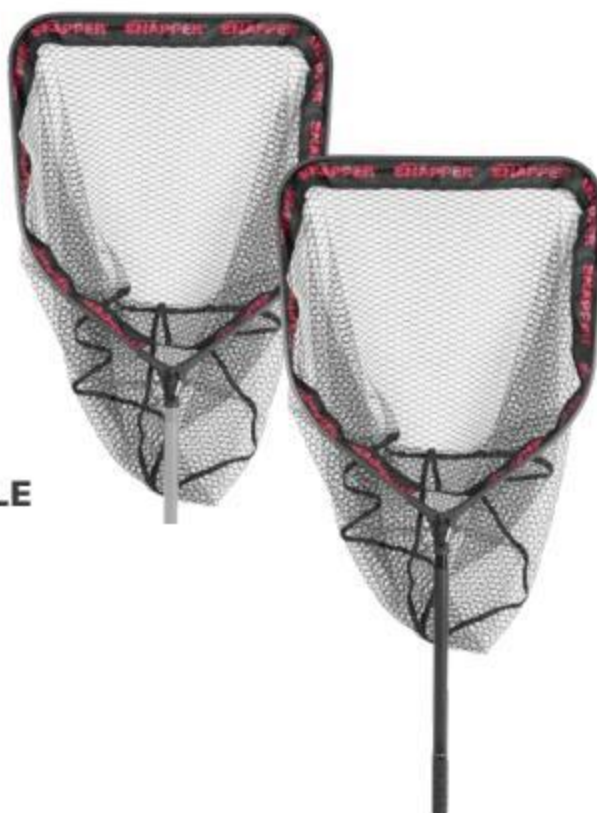

H17 W70cm D30cm
(Closed H36 W27cm D12cm)
WEIGHT 420g

PERCH FAST MAT

Fishcare made faster! This fantastic innovation provides a pop-up unhooking mat that's as easy to use as it is to transport. Designed to provide a lightweight alternative to cradle style mats, this Mat clips to your luggage and can be put up in seconds. Simply untwist, pop in the waterproof padded mattress and the Perch Fast-Mat is ready for action. Packs away just as easily – the ultimate fishcare solution for the discerning predator angler. Complete with measuring print to log your catch.

TIP & BUTT SAVER

This compact Neoprene tip and butt protector is joined by durable elastic to keep your rods neat and tidy during transport. Includes neoprene rod wrap for improved function. Works on multiple lengths of lure rod.

CODE	DESCRIPTION	BARCODE	QTY	RRP
Z0710004	Tip & Butt Saver	5 056317 714340	2	9,99 €

FAST NET HEAD - 22"

- Fish friendly 15mm black rubber mesh
- Nylon cloth perimeter with Snapper logo
- 50cm mesh depth for short term fish retention
- UK-designed spring locking mechanism
- Attachment point for carabiners or magnets