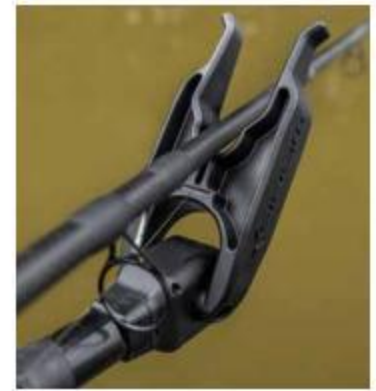

CODE	DESCRIPTION	BARCODE	QTY	RRP
K0300027	Tripod Feeder Arm	5 056317 714005	1	79,99 €

ANGLE TILT QUIVER REST

This Quiver version is a classic shape with a modern twist, offering adjustment for the angler who wants to fish accurately with a quivertip or feeder rod.

ANGLE TILT COMPACT REST

This Compact version is a great option when you want to strike quickly at shy biting species.

ANGLE TILT Y REST

This classic Y rest enables the angler to place the rod down easily, and strike freely. Ideal for float and feeder fishing.

ANGLE TILT SECURITY REST

This model features high reaching snag arms to prevent rod loss when fishing for powerful specimens.

This comprehensive range of rod rests offers everything the modern coarse angler needs for a wide variety of fishing disciplines. With a single push button, the rod rest itself can be angled perfectly to your desired position. All models feature a deep line groove, soft touch material, and angler-friendly designs that make fishing easy.