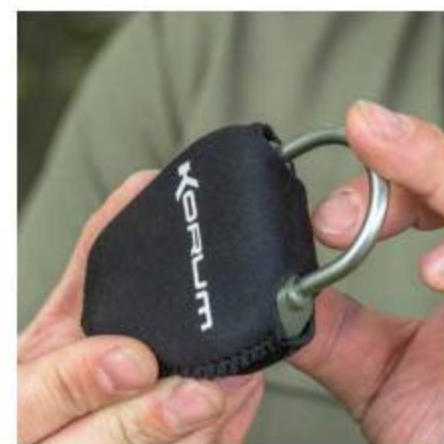

ZERO
Zero function
for accurate weighing

WEIGHT
Weighs and holds fish up
to 66lb or 30kg

DISPLAY
Easy to read
digital display screen

DESIGN
Ergonomically designed
for easy practical use

BATTERY
Powered by a
2032 coin battery
(included)

COMPACT DIGITAL SCALES

These pocket-sized digital scales come with a watertight case and backlit digital display. The weigh hook and hanging bar are stainless steel. Weighs up to 66lb/30kg. Weighs in KG, OZ and LB/OZ. Designed to not only fit neatly in your hand but also in your luggage, pocket or seatbox. One button touch display/function.

- Ergonomic soft touch design
- Stainless steel weighing apparatus
- Backlit digital display
- Battery and neoprene carry case included

CODE	DESCRIPTION	BARCODE	QTY	RRP
K0310121	Compact Digital Scales	5 056317 704105	1	29,99 €